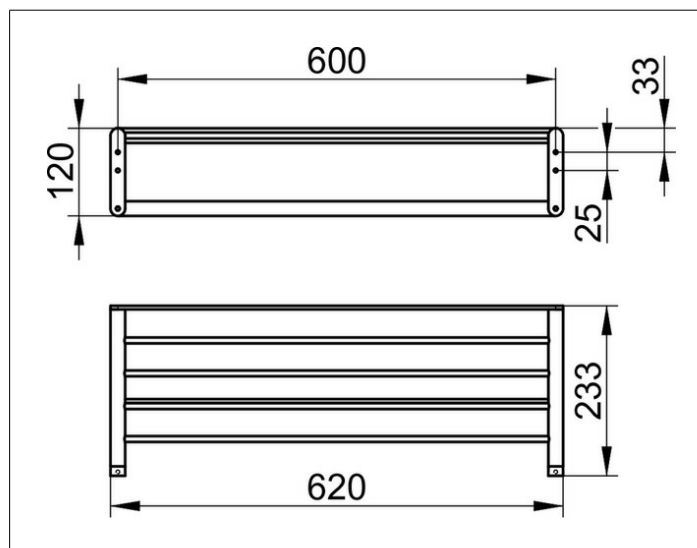

Elegance

11675010000 Полка для полотенец

ИЗДЕЛИЕ**ЧЕРТЕЖ****ПОВЕРХНОСТЬ**

хром

ГАБАРИТЫ

620 mm

СПЕЦИФИКАЦИИ

KEUCO ELEGANCE towel rack 11675010000

Chrome-plated towel rack with an elegant shape,

timeless Design

a combination of flat and round profiles,

easy to clean

Height 4-3/4",

Total Width 24-7/16",

Projection 8-3/4"

The towel rack is discretely mounted