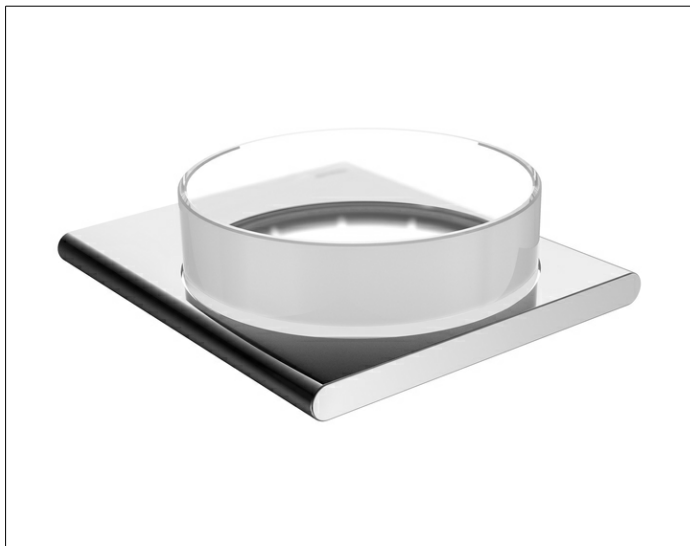

Edition 400

11549019000 Полочка

ИЗДЕЛИЕ

ОПИСАНИЕ ИЗДЕЛИЯ

в комплекте с хрустальной чашей, матовая

ПОВЕРХНОСТЬ

хром

ЧЕРТЕЖ

СПЕЦИФИКАЦИИ

KEUCO Edition 400 Utensil tray, 11549019000
Crystal utensil tray in sculptural design,
chrome-plated holder with slightly rounded edges,
complete with removable crystal soap dish, matt,
easy to clean,
width 4-1/8", height 1-1/2", depth 4-3/4",
the holder is fitted concealed,
delivery includes anti-corrosion fixings