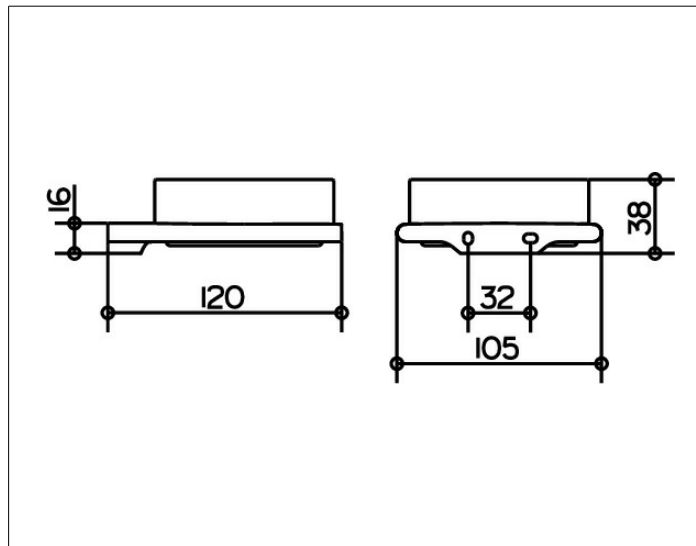

Edition 400

11549019000 Полочка

ИЗДЕЛИЕ

ОПИСАНИЕ ИЗДЕЛИЯ

в комплекте с хрустальной чашей, матовая

ПОВЕРХНОСТЬ

хром

ЧЕРТЕЖ

СПЕЦИФИКАЦИИ

KEUCO Edition 400 Utensil tray, 11549019000
Crystal utensil tray in sculptural design,
chrome-plated holder with slightly rounded edges,
complete with removable crystal soap dish, matt,
easy to clean,
width 4-1/8", height 1-1/2", depth 4-3/4",
the holder is fitted concealed,
delivery includes anti-corrosion fixings