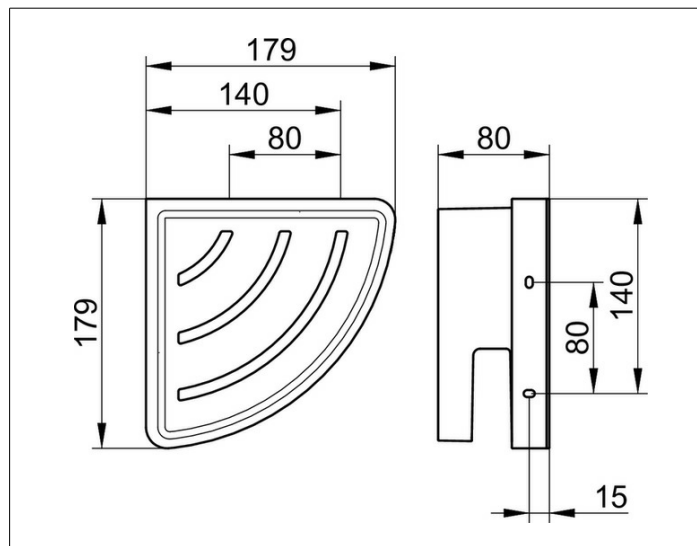

ЧЕРТЕЖ

ОПИСАНИЕ ИЗДЕЛИЯ

из 2-х частей: металлическая корзинка и вынимающаяся, небьющаяся, стойкая к мыльному налету и невосприимчивая к воздействию ультрафиолетовых лучей пластиковая вставка

ПОВЕРХНОСТЬ

хром/антрацит

СПЕЦИФИКАЦИИ

KEUCO COLLECTION MOLL shower basket for corner, wall mounted
12757010001

Chrome-plated metal basket with removable, soap resistant, break-proof and UV-protected, anthracite, easy to clean

Total depth 7-1/16", height 3-1/8", leg length 7-1/16"

The shower basket is fitted with four hidden fixing points
incl. corrosion-free mounting material