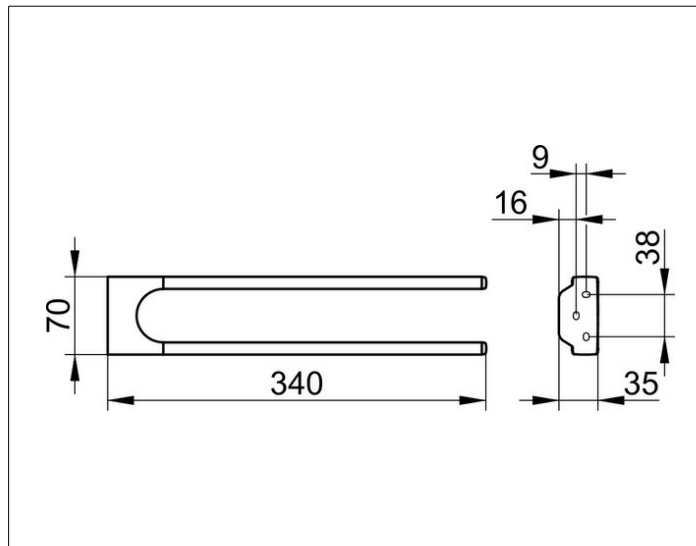

Collection Moll

12719010000 Полотенцедержатель

ИЗДЕЛИЕ

ЧЕРТЕЖ

ОПИСАНИЕ ИЗДЕЛИЯ

двойной, неповоротный

ПОВЕРХНОСТЬ

хром

ГАБАРИТЫ

340 mm

СПЕЦИФИКАЦИИ

KEUCO COLLECTION MOLL towel holder 12719010000

Chrome-plated towel holder in an esthetic design with slightly rounded edges

Two parallel arranged fixed arms

Anti-static, easy to clean,

Projection: 13-3/8"

The towel holder is fitted with two hidden fixing points

incl. corrosion-free mounting material