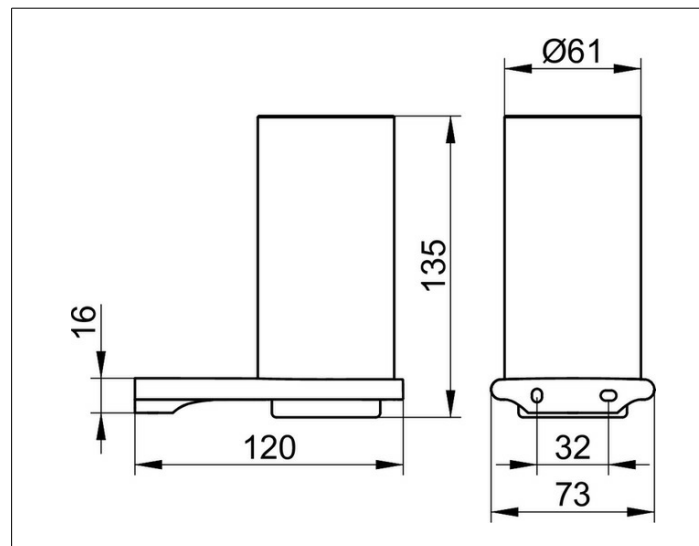

Edition 400

11550019000 Держатель стакана

ИЗДЕЛИЕ

ОПИСАНИЕ ИЗДЕЛИЯ

в комплекте с хрустальным стаканом

ПОВЕРХНОСТЬ

хром

ЧЕРТЕЖ

СПЕЦИФИКАЦИИ

KEUCO Edition tumbler holder, 11550019000
tumbler holder in sculptural design,
chrome-plated holder with slightly rounded edges,
complete with crystal glass, easy to clean,
width 2-7/8", height 5-5/16", depth 4-3/4",
the holder is fitted concealed,
delivery includes anti-corrosion fixings