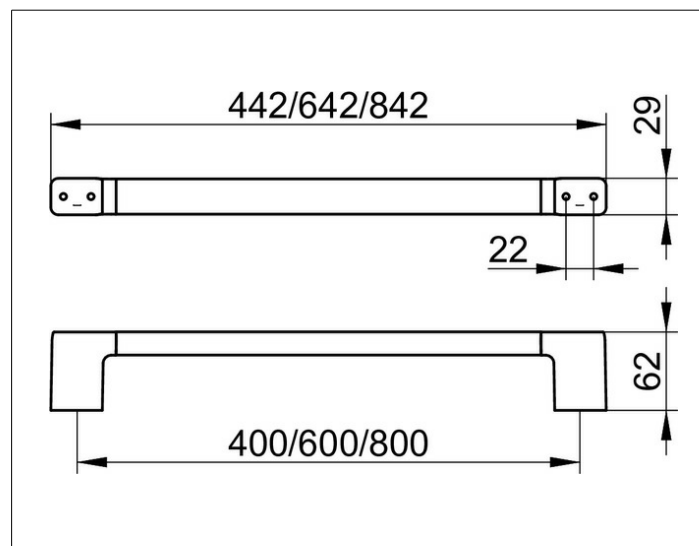

ЧЕРТЕЖ

ПОВЕРХНОСТЬ

хром

ГАБАРИТЫ

600 mm

СПЕЦИФИКАЦИИ

KEUCO COLLECTION MOLL towel rail 12701010600

Chrome-plated towel rail, in an esthetic design with slightly rounded edges, Anti-static, easy to clean

Centre to centre 23-5/8" with overall width of 25-1/4"

Depth 2-7/16"

The towel rail is fitted with 4 hidden fixing points
incl. corrosion-free mounting material