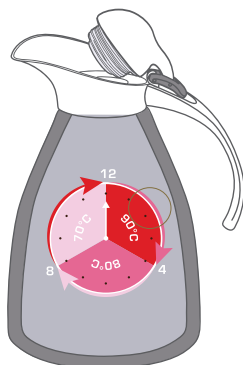

One press operation with single hand

Well-sealed silicone lid preserves temperature of beverages

Superior temperature retention up to 12 hours

18/10 Stainless steel double wall vacuum insulation

DOUBLE WALL FRENCH PRESS