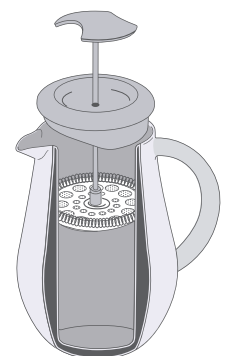

DOUBLE WALL FRENCH PRESS

Jug lid with plunger & filter

Mirror finish stainless steel

Double wall insulation

Heatproof handle