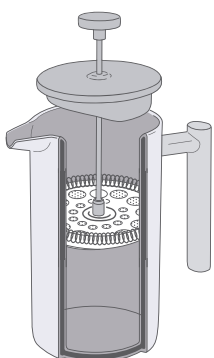

Thermo Glass

Double Wall

- **DOUBLE WALL FRENCH PRESS**
- Jug lid with plunger & filter
- Mirror finish stainless steel
- Double wall insulation
- Heatproof handle

- **DRIP KETTLE**
- Swan neck is ideal for precise brewing
- Self locking lid
- Satin finish stainless steel
- Heatproof handle