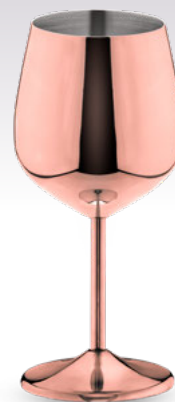

Glass | Inner box: 1 pc
19 fl oz | 550 ml | Outer carton: 20 pcs
WL-552309/A | 5105702715230931