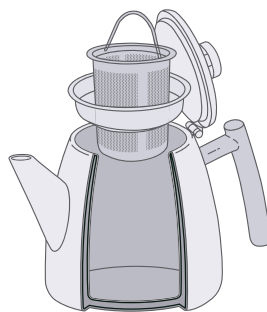

Double Wall

DOUBLE WALL TEA POT

- Lid with hinge
- Removable infuser
- Removable infuser holder for easy cleaning
- Mirror finish stainless steel
- Heatproof tea pot handle
- Double wall insulation