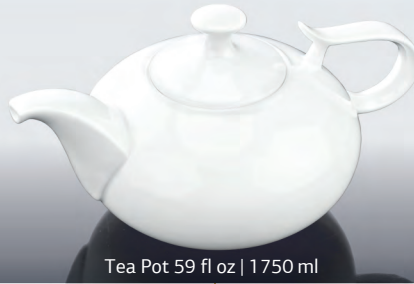

Tea Pot 59 fl oz | 1750 ml

WL-994043/A

Inner box: 1 pc
Outer carton: 12 pcs

WL-994043/1C

Inner box: 1 pc
Outer carton: 12 pcs