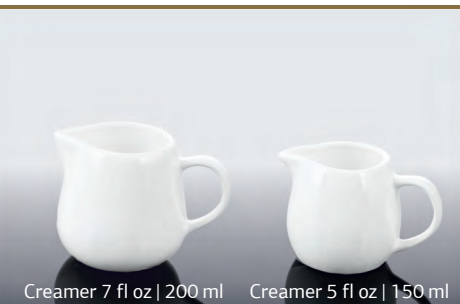

Creamer 7 fl oz | 200 ml   Creamer 5 fl oz | 150 ml

WL-995005/A

Inner box: 6 pcs
Outer carton: 48 pcs

WL-995004/A

Inner box: 6 pcs
Outer carton: 72 pcs