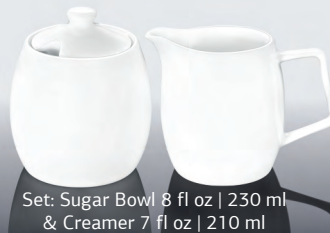

Set: Sugar Bowl 8 fl oz | 230 ml
& Creamer 7 fl oz | 210 ml

WL-995049/2C
Set of 2
Outer carton: 24 sets
5105260919504961