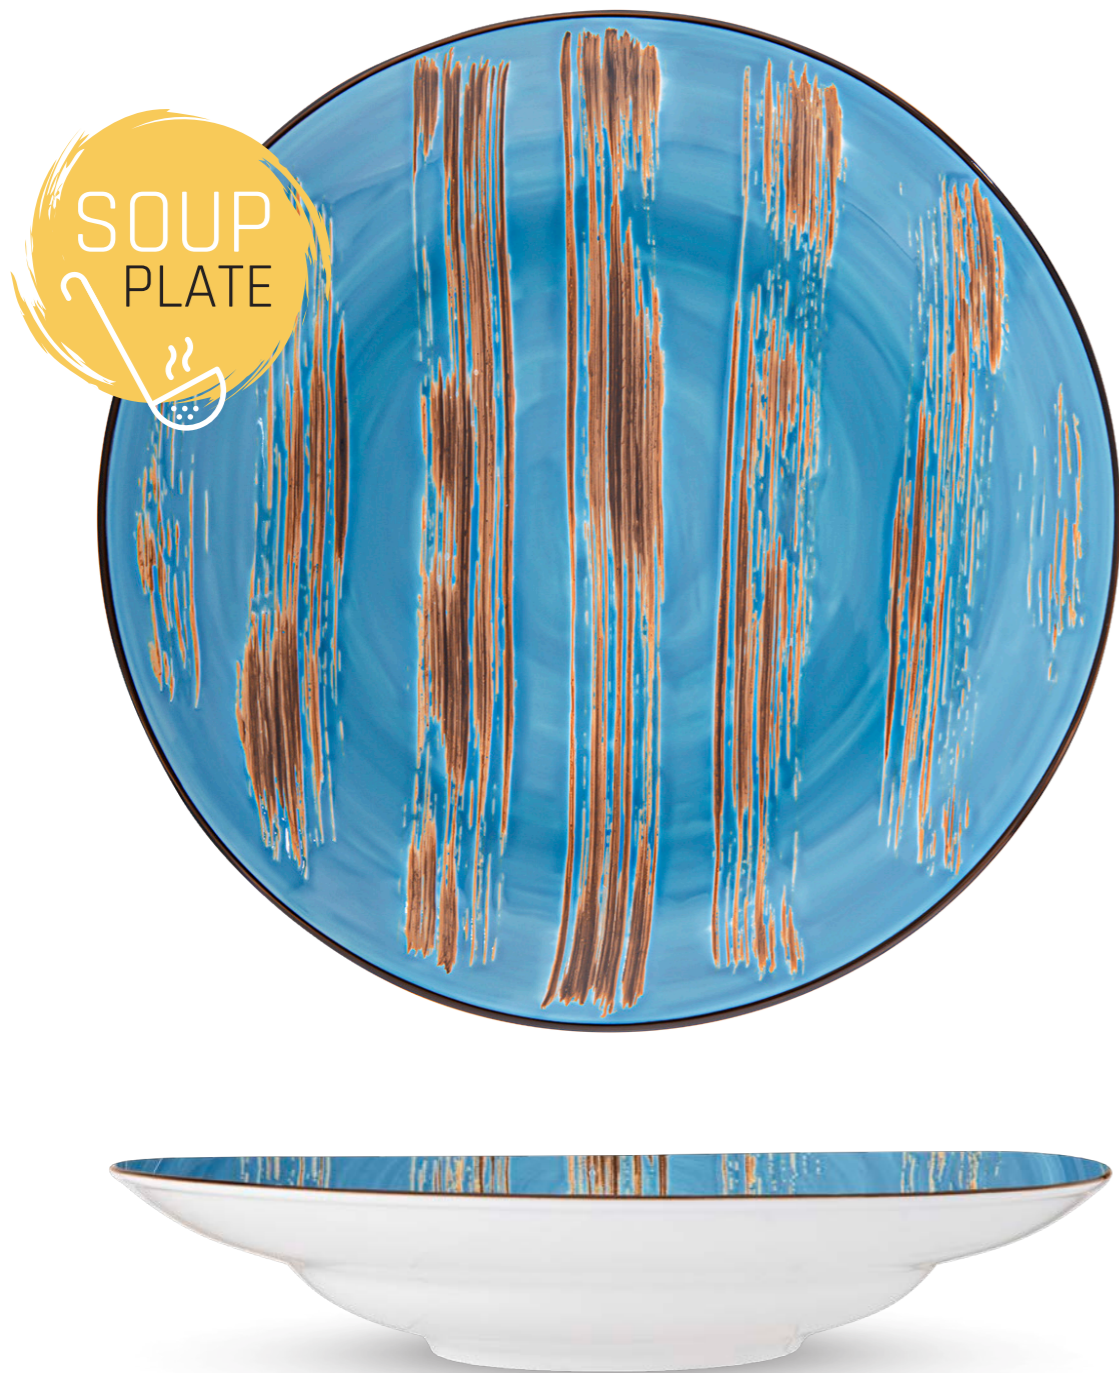

WL-668726/A  
Deep Plate  
10.5" | 27 cm  
8 fl oz | 250 ml  
Inner box: 2 pcs  
Outer carton: 12 pcs

SCRATCH  
collection

Wilmax  
ENGLAND

The wide range of coloured deep plates fits perfectly for many dishes from the simplest to the most complex ones