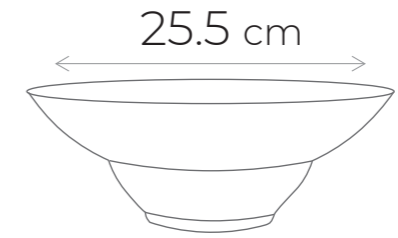

DEEP PLATES

DEEP PLATES