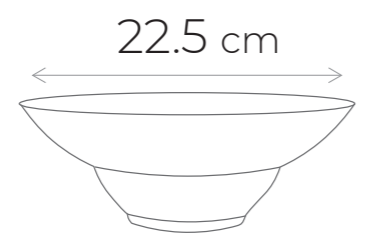

DEEP PLATES

DEEP PLATES