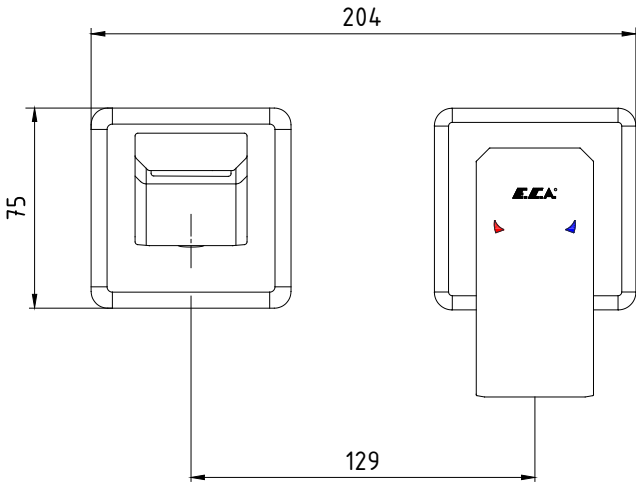

ANKASTRE LAVABO BATARYALARI CONCEALED BASIN MIXERS

Ürün Kodu : 102167605C1-KK / 102167605C1ST-KK - TIERA Ankastrre Lavabo Bataryası Sıva Üstü Grubu - Çift Rozet - Mat Siyah (İhracat Kodu: 102167605C1EX-KK / 102167605C1STEX-KK)
Product Code: 102167605C1-KK / 102167605C1ST-KK - TIERA Concealed Basin Mixer Surface Mounted Group - Double Rosette - Matt Black (Export Code: 102167605C1EX-KK / 102167605C1STEX-KK)
*Localization product codes are available.