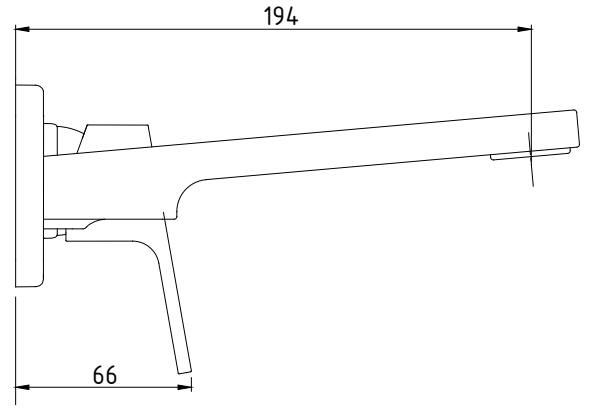

ANKASTRE LAVABO BATARYALARI CONCEALED BASIN MIXERS

Ürün Kodu : 102167605C1-KK / 102167605C1ST-KK - TIERA Ankastrre Lavabo Bataryası Sıva Üstü Grubu - Çift Rozet - Mat Siyah (İhracat Kodu: 102167605C1EX-KK / 102167605C1STEX-KK)
Product Code: 102167605C1-KK / 102167605C1ST-KK - TIERA Concealed Basin Mixer Surface Mounted Group - Double Rosette - Matt Black (Export Code: 102167605C1EX-KK / 102167605C1STEX-KK)
*Localization product codes are available.