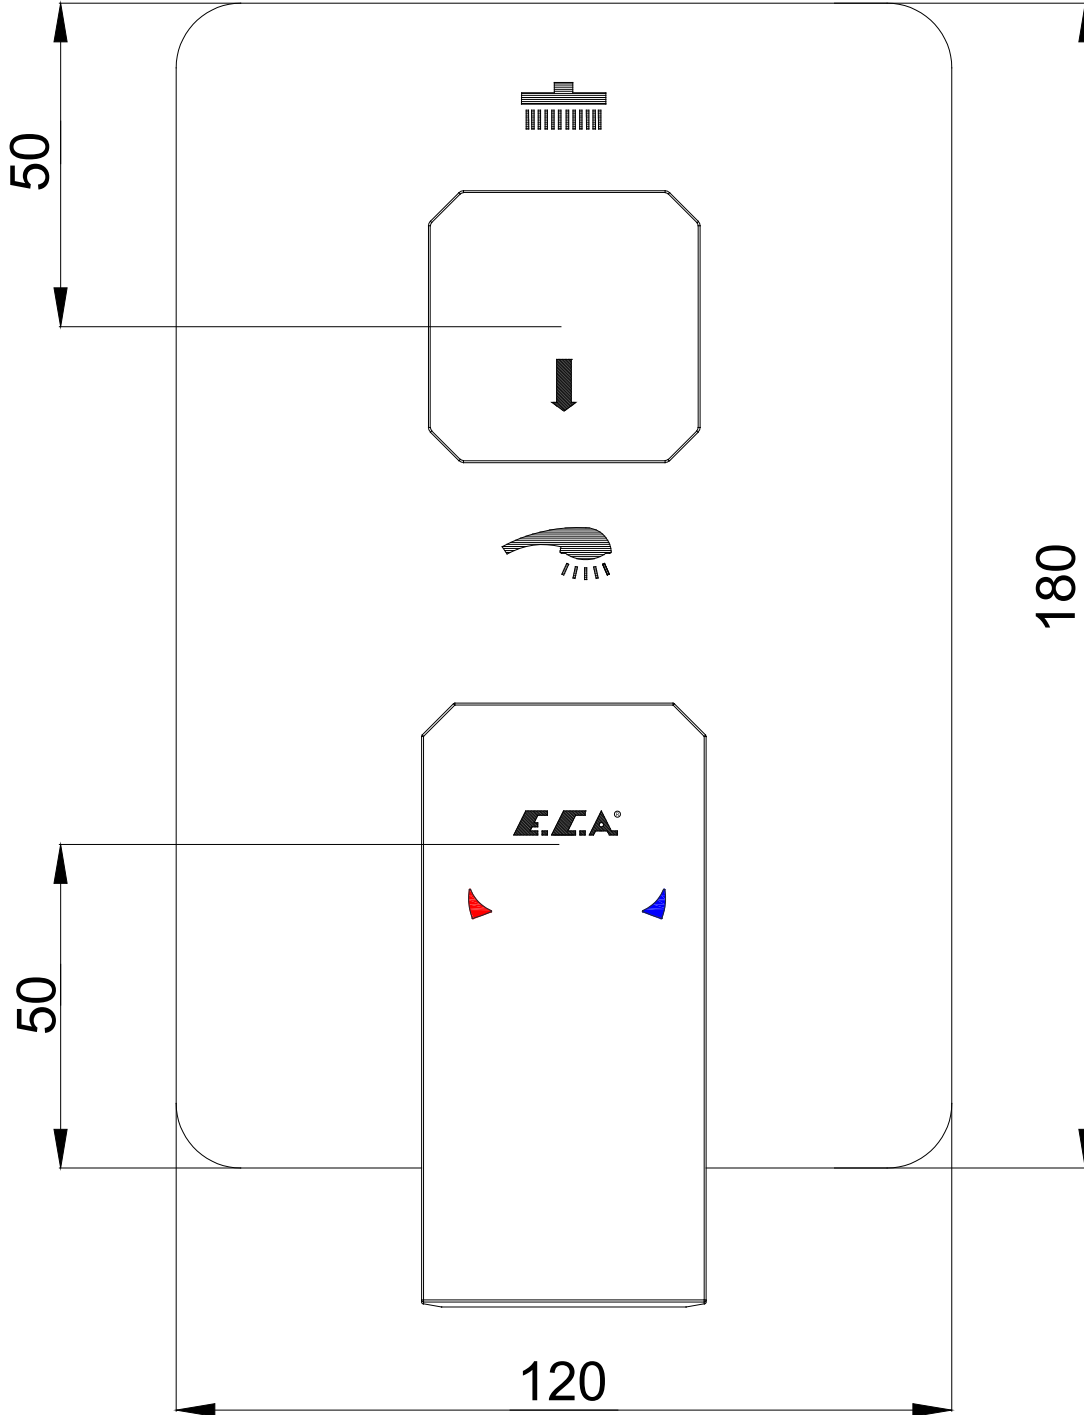

ANKASTRE BANYO/DUŞ BATARYALARI CONCEALED BATH/SHOWER MIXERS

Ürün Kodu : 102167205C1-KDE - TİERA Ankastra Banyo/Duş Bataryası Sıva Üstü Grubu - 2 Yollu - Mat Siyah (İhracat Kodu: 102167205C1EX-KDE)
Product Code: 102167205C1-KDE - TIERA Concealed Bath/Shower Mixer Surface Mounted Group - 2 Way Diverter - Matt Black (Export Code: 102167205C1EX-KDE)
*Localization product codes are available.