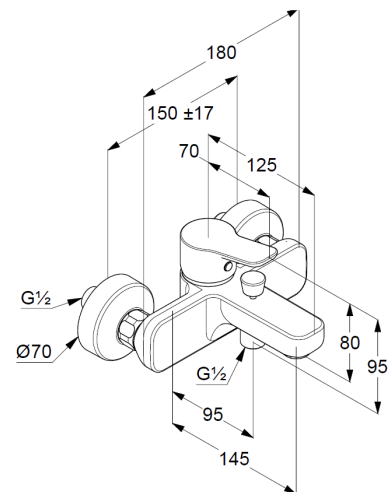

Technical Data

Product: KLUDI PURE&EASY
single lever bath- and shower mixer,
DN 15

Article-Nr.: 376810565

Surface: 05 chrome

Product description

manufacturer KLUDI GmbH & Co. KG
Typ: KLUDI PURE&EASY
single lever bath- and shower mixer,
DN 15/ PN 10
Art. Nr. 376810565
bath and shower mixer
single lever mixer
wall mounted
automatic diverter: shower/ bath
solid lever, metal
aerator M24
protected against back flow
shower outlet 1/2 inch
ceramic cartridge with hotwater safety device
flow rate at 3 bar = 21 l/ min.
S-unions G 1/2 x 3/4

Product Picture

Dimensional drawing

Flow rate diagram