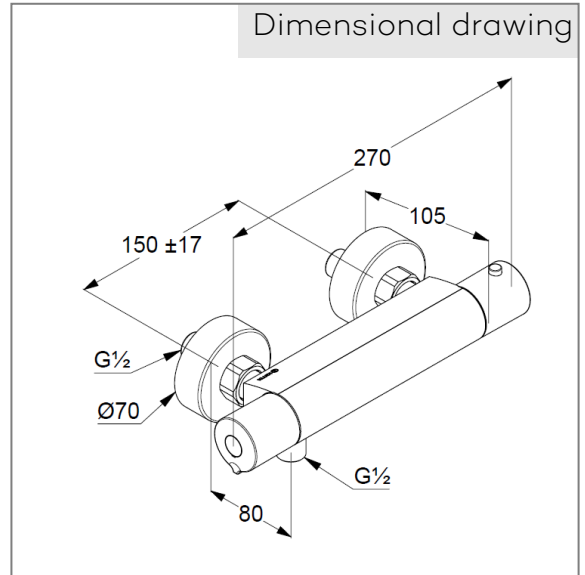

## Technical Data

KLUDI BASIC  
thermostatic shower mixer  
DN 15

Ref.:  
350020538

Finishes:  
05 chrome

Product description  
Manufacturer KLUDI GmbH & Co. KG  
Typ: KLUDI BASIC  
thermostatic shower mixer DN 15  
Ref.: 350020538  
thermostatic shower mixer  
wall mounted  
Hot water stop at 38°  
temperature handle with hotwater safety at 38°C  
protected against back flow  
shower outlet 1/2 inch  
ceramic headparts 180°  
flow rate at 3 bar = 25 l/ min.  
S-unions G 1/2 x 3/4

Product picture

Dimensional drawing

Flow rate diagram