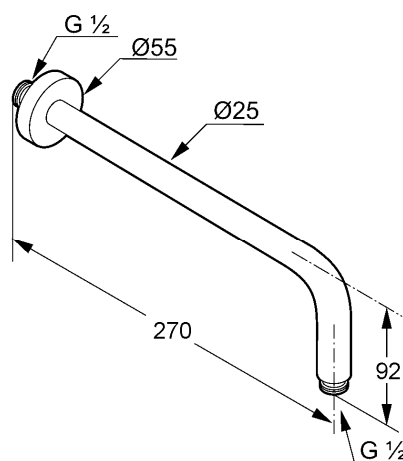

Product: **KLUDI shower arm 250 DN 15**

Ref.: **6651305-00**

Product description

shower arm DN 15
for KLUDI headshower DN 15
projection 250 mm
with sliding cover plate Ø 55 mm

Finishes:
05 chrome

Advertisement

* KLUDI GmbH & Co KG KLUDI shower arm item no. 6651305-00
** chrome plated brass, DIN EN 248 / DIN 50930-6

shower arm, manufacturer KLUDI GmbH & Co KG KLUDI shower arm item no. 6651305-00, DN 15, chrome plated brass, rigid shower arm for headshowers with ball joint, diameter rosette Ø 55 mm, projection 270 mm, connection 1/2 inch male thread, PN 5,

Product picture

Dimensional drawing

Flow rate diagram