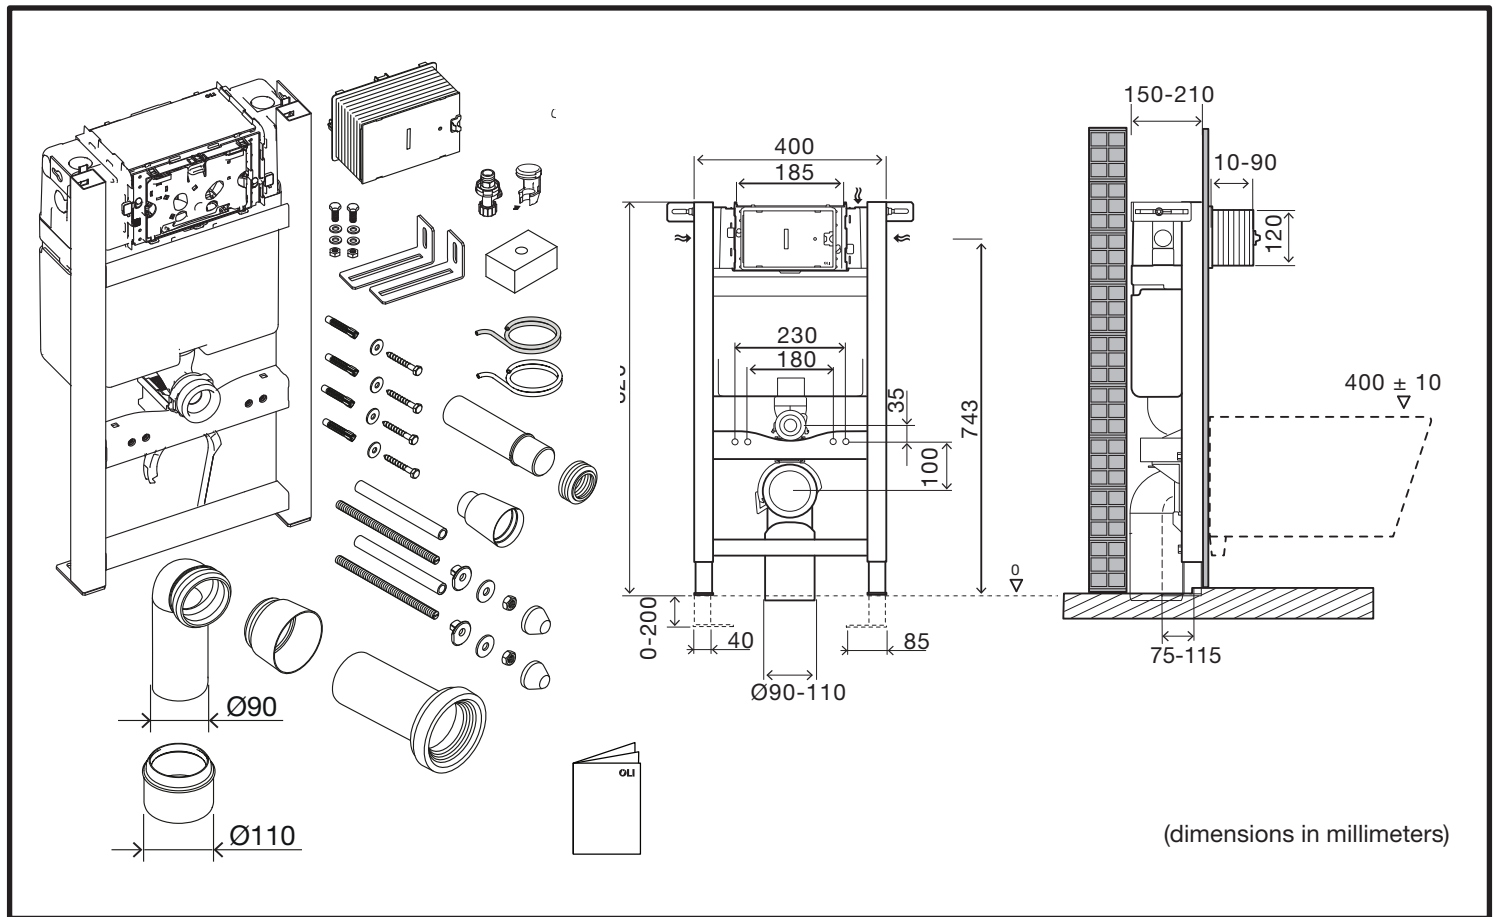

EXPERT PLUS | PNEUMATIC

SANITARBLOCK 820

3A

3B

4

5 FRONT

TOP

X =  www.oli-world.com

6

4L / 2L

6L / 3L

7L / 3L

Open

Closed