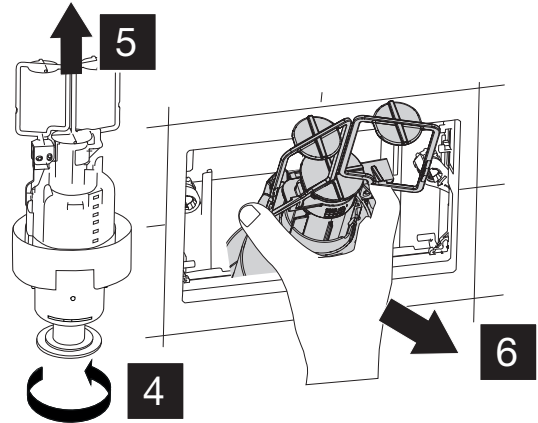

EXPERT PLUS | PNEUMATIC

SANITARBLOCK 820

3A

3B

4

5 FRONT

TOP

X =  www.oli-world.com

6

4L / 2L

6L / 3L

7L / 3L

Open

Closed