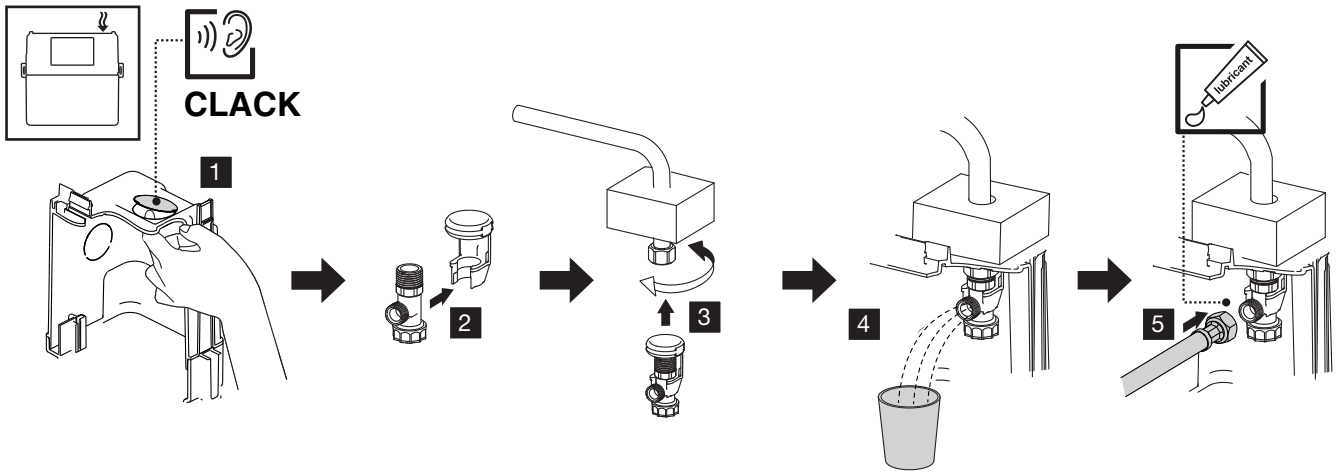

EXPERT PLUS | PNEUMATIC

SANITARBLOCK 820

3A

3B

4

5 FRONT

TOP

X =  www.oli-world.com

6

4L / 2L

6L / 3L

7L / 3L

Open

Closed