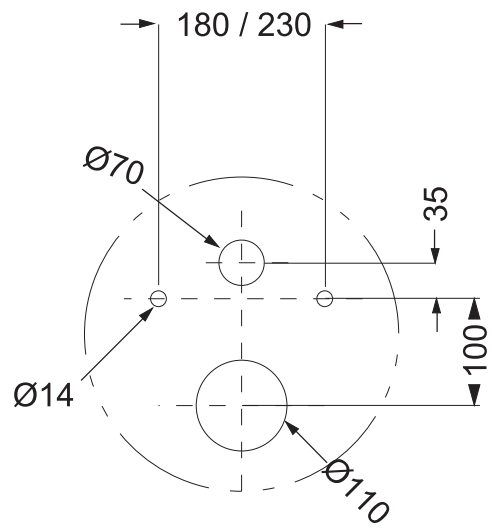

EXPERT PLUS | PNEUMATIC

SANITARBLOCK 820

3A

3B

4

5 FRONT

TOP

X =  www.oli-world.com

6

4L / 2L

6L / 3L

7L / 3L

Open

Closed