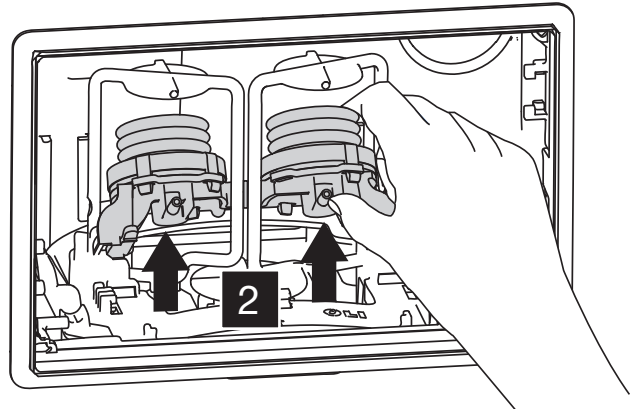

EXPERT PLUS | PNEUMATIC

SANITARBLOCK 820

3A

3B

4

5 FRONT

TOP

X =  www.oli-world.com

6

4L / 2L

6L / 3L

7L / 3L

Open

Closed