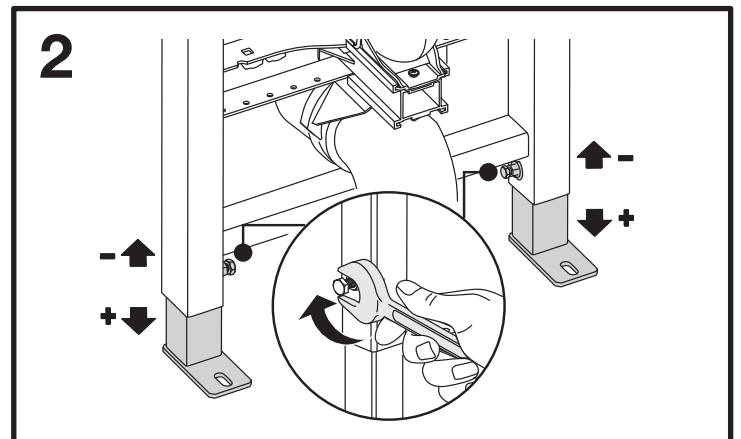

EXPERT PLUS | PNEUMATIC

SANITARBLOCK 820

3A

3B

4

5 FRONT

TOP

X =  www.oli-world.com

6

4L / 2L

6L / 3L

7L / 3L

Open

Closed