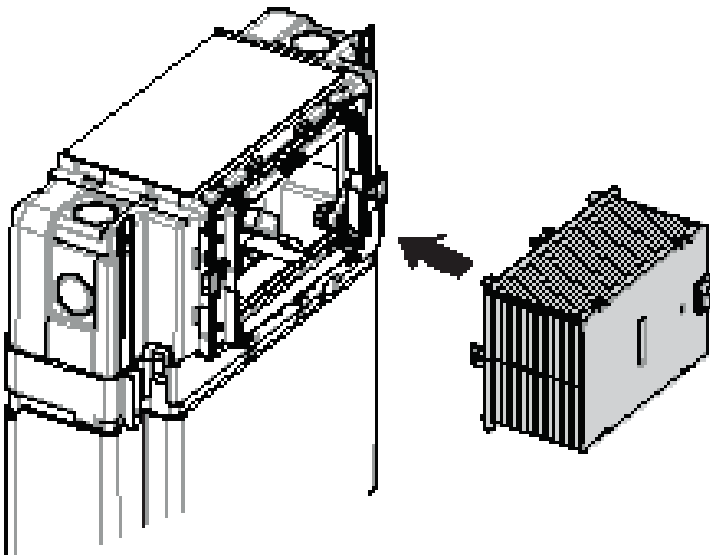

EXPERT PLUS | PNEUMATIC

SANITARBLOCK 820

3A

3B

4

5 FRONT

TOP

X =  www.oli-world.com

6

4L / 2L

6L / 3L

7L / 3L

Open

Closed