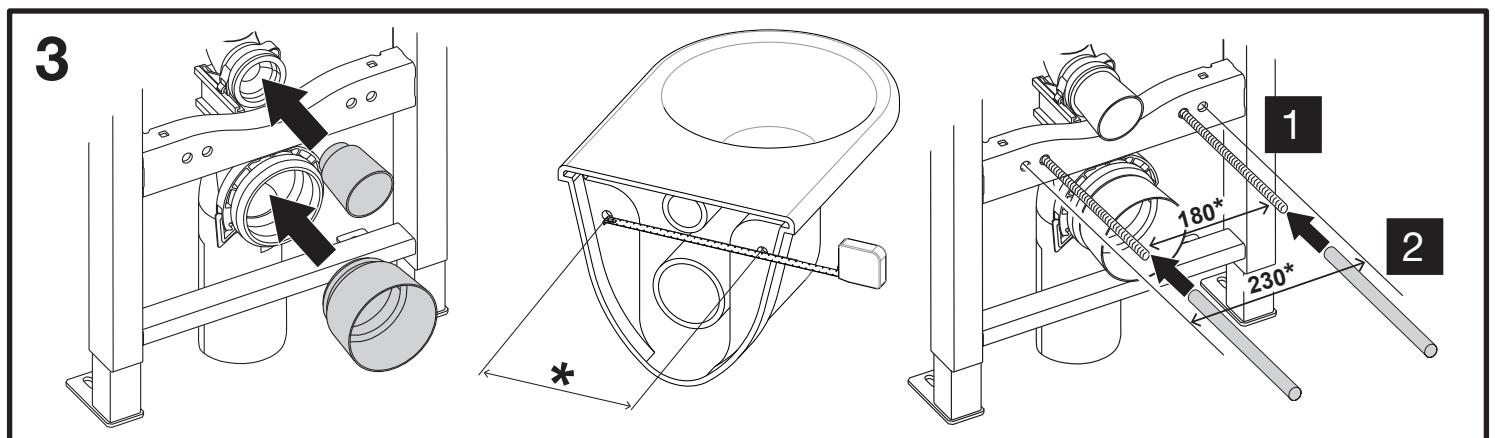

EXPERT PLUS | PNEUMATIC

SANITARBLOCK 820

3A

3B

4

5 FRONT

TOP

X =  www.oli-world.com

6

4L / 2L

6L / 3L

7L / 3L

Open

Closed