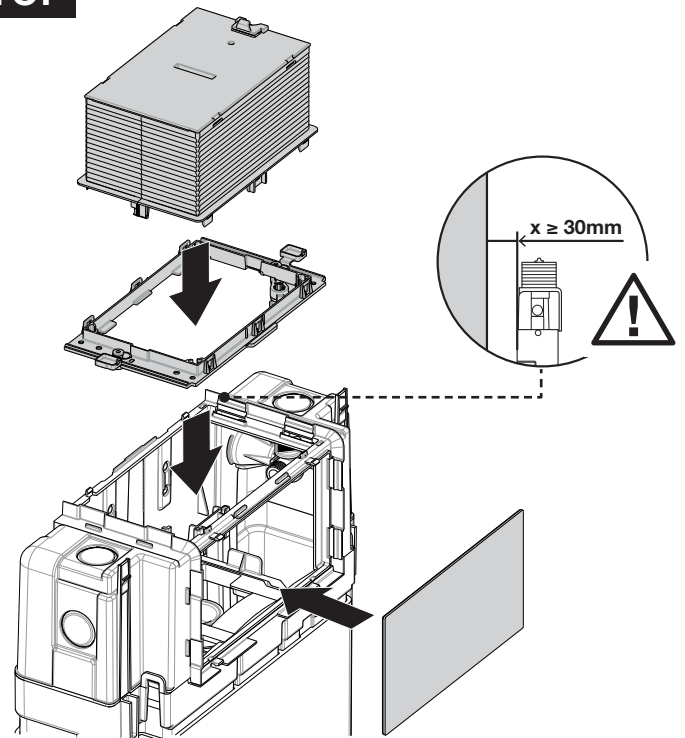

EXPERT PLUS | PNEUMATIC

SANITARBLOCK 820

3A

3B

4

5 FRONT

TOP

X =  www.oli-world.com

6

4L / 2L

6L / 3L

7L / 3L

Open

Closed