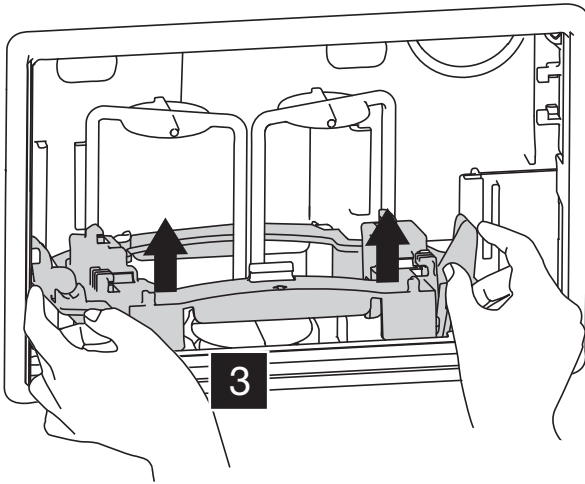

EXPERT PLUS | PNEUMATIC

SANITARBLOCK 820

3A

3B

4

5 FRONT

TOP

X =  www.oli-world.com

6

4L / 2L

6L / 3L

7L / 3L

Open

Closed