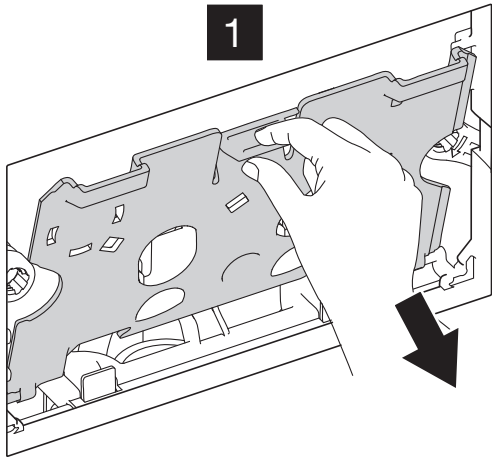

EXPERT PLUS | PNEUMATIC

SANITARBLOCK 820

3A

3B

4

5 FRONT

TOP

X =  www.oli-world.com

6

4L / 2L

6L / 3L

7L / 3L

Open

Closed