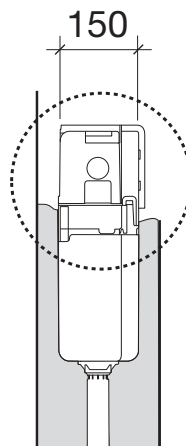

EXPERT PLUS | PNEUMATIC

SANITARBLOCK 820

3A

3B

4

5 FRONT

TOP

X =  www.oli-world.com

6

4L / 2L

6L / 3L

7L / 3L

Open

Closed