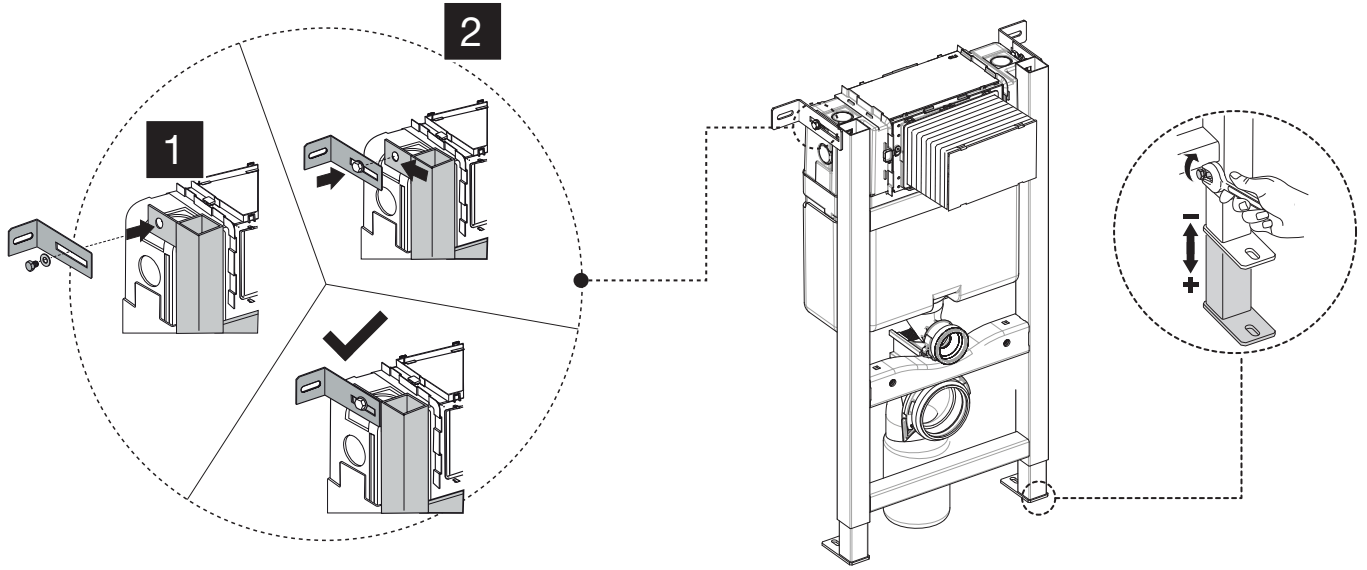

EXPERT PLUS | PNEUMATIC

SANITARBLOCK 820

3A

3B

4

5 FRONT

TOP

X =  www.oli-world.com

6

4L / 2L

6L / 3L

7L / 3L

Open

Closed