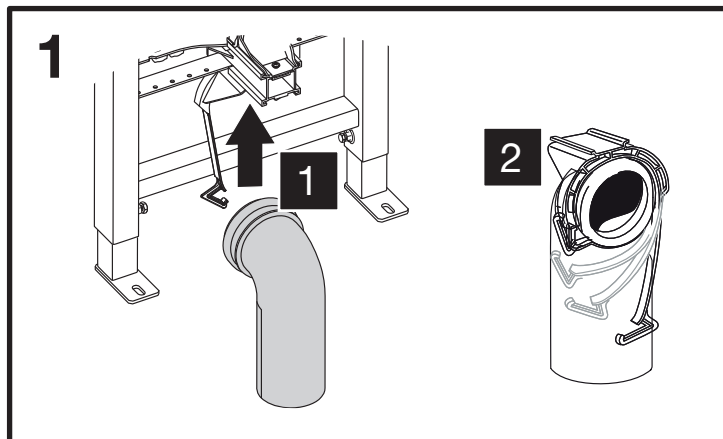

EXPERT PLUS | PNEUMATIC

SANITARBLOCK 820

3A

3B

4

5 FRONT

TOP

X =  www.oli-world.com

6

4L / 2L

6L / 3L

7L / 3L

Open

Closed