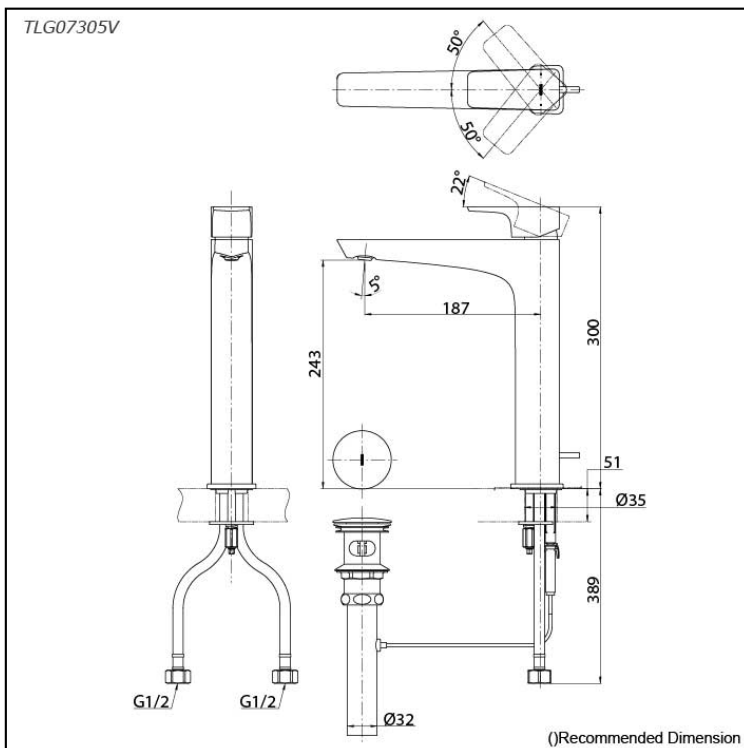

### Specifications

Finish: Chrome  
Material: Brass  
Water Pressure: 0.05MPa~1.0MPa

### Parts description

- **TLG07305V**  
Single Lever Lavatory Faucet  
(w/ Pop-up Waste)

reddot award 2019  
winner