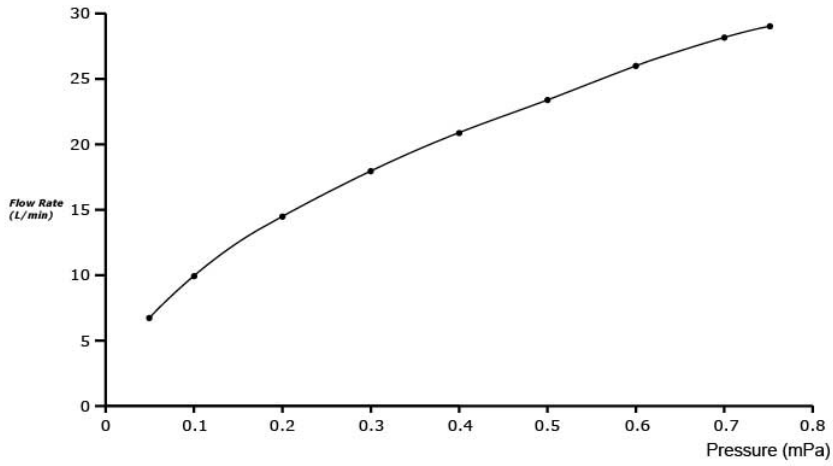

Flow Rate

TBP01301A /
TBN01105B

Spout

Flow Rate

TBP01301A /
TBN01105B

Hand Shower