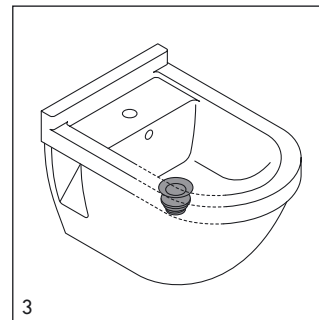

Starck 3

Mounting instructions Wall-mounted bidet
斯达克3 安装说明 挂墙式妇洗器

223015 .. 00

223115 .. 00

Duravit AG
Werderstr. 36
78132 Hornberg
Germany
Phone +49 78 33 70 0
Fax +49 78 33 70 289
info@duravit.de
www.duravit.de