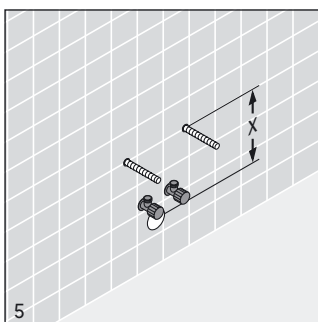

Starck 3

Mounting instructions Wall-mounted bidet
斯达克3 安装说明 挂墙式妇洗器

223015 .. 00

223115 .. 00

Duravit AG
Werderstr. 36
78132 Hornberg
Germany
Phone +49 78 33 70 0
Fax +49 78 33 70 289
info@duravit.de
www.duravit.de