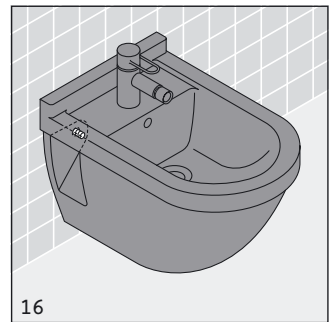

Starck 3

Mounting instructions Wall-mounted bidet
斯达克3 安装说明 挂墙式妇洗器

223015 .. 00

223115 .. 00

Duravit AG
Werderstr. 36
78132 Hornberg
Germany
Phone +49 78 33 70 0
Fax +49 78 33 70 289
info@duravit.de
www.duravit.de