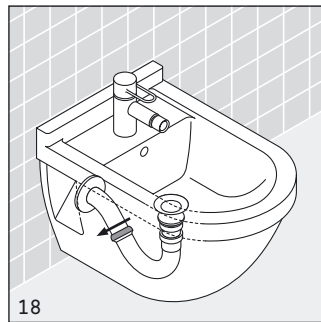

Starck 3

Mounting instructions Wall-mounted bidet
斯达克3 安装说明 挂墙式妇洗器

223015 .. 00

223115 .. 00

Duravit AG
Werderstr. 36
78132 Hornberg
Germany
Phone +49 78 33 70 0
Fax +49 78 33 70 289
info@duravit.de
www.duravit.de