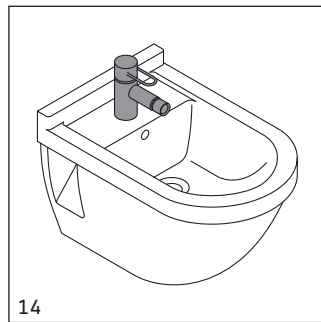

Starck 3

Mounting instructions Wall-mounted bidet
斯达克3 安装说明 挂墙式妇洗器

223015 .. 00

223115 .. 00

Duravit AG
Werderstr. 36
78132 Hornberg
Germany
Phone +49 78 33 70 0
Fax +49 78 33 70 289
info@duravit.de
www.duravit.de