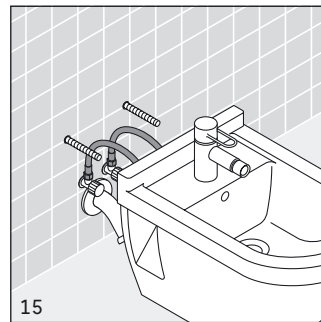

Starck 3

Mounting instructions Wall-mounted bidet
斯达克3 安装说明 挂墙式妇洗器

223015 .. 00

223115 .. 00

Duravit AG
Werderstr. 36
78132 Hornberg
Germany
Phone +49 78 33 70 0
Fax +49 78 33 70 289
info@duravit.de
www.duravit.de