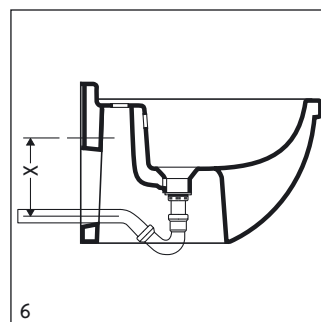

Starck 3

Mounting instructions Wall-mounted bidet
斯达克3 安装说明 挂墙式妇洗器

223015 .. 00

223115 .. 00

Duravit AG
Werderstr. 36
78132 Hornberg
Germany
Phone +49 78 33 70 0
Fax +49 78 33 70 289
info@duravit.de
www.duravit.de