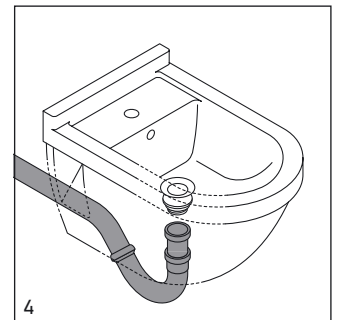

Starck 3

Mounting instructions Wall-mounted bidet
斯达克3 安装说明 挂墙式妇洗器

223015 .. 00

223115 .. 00

Duravit AG
Werderstr. 36
78132 Hornberg
Germany
Phone +49 78 33 70 0
Fax +49 78 33 70 289
info@duravit.de
www.duravit.de