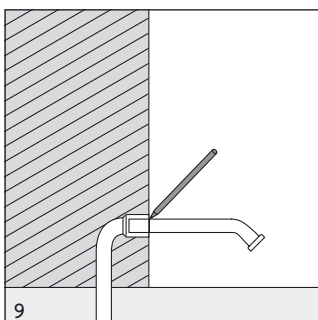

Starck 3

Mounting instructions Wall-mounted bidet
斯达克3 安装说明 挂墙式妇洗器

223015 .. 00

223115 .. 00

Duravit AG
Werderstr. 36
78132 Hornberg
Germany
Phone +49 78 33 70 0
Fax +49 78 33 70 289
info@duravit.de
www.duravit.de