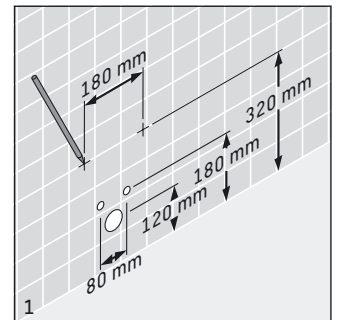

Starck 3

Mounting instructions Wall-mounted bidet
斯达克3 安装说明 挂墙式妇洗器

223015 .. 00

223115 .. 00

Duravit AG
Werderstr. 36
78132 Hornberg
Germany
Phone +49 78 33 70 0
Fax +49 78 33 70 289
info@duravit.de
www.duravit.de