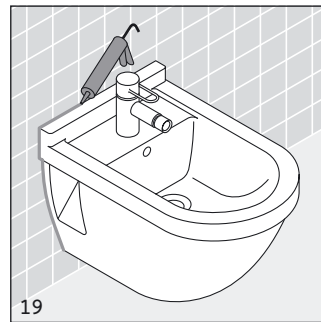

Starck 3

Mounting instructions Wall-mounted bidet
斯达克3 安装说明 挂墙式妇洗器

223015 .. 00

223115 .. 00

Duravit AG
Werderstr. 36
78132 Hornberg
Germany
Phone +49 78 33 70 0
Fax +49 78 33 70 289
info@duravit.de
www.duravit.de