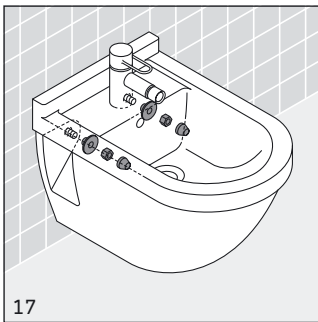

Starck 3

Mounting instructions Wall-mounted bidet
斯达克3 安装说明 挂墙式妇洗器

223015 .. 00

223115 .. 00

Duravit AG
Werderstr. 36
78132 Hornberg
Germany
Phone +49 78 33 70 0
Fax +49 78 33 70 289
info@duravit.de
www.duravit.de