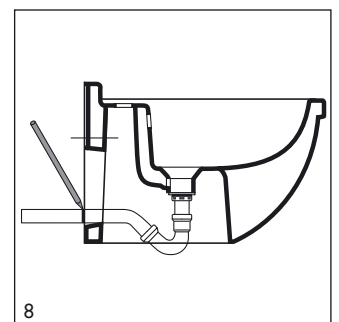

Starck 3

Mounting instructions Wall-mounted bidet
斯达克3 安装说明 挂墙式妇洗器

223015 .. 00

223115 .. 00

Duravit AG
Werderstr. 36
78132 Hornberg
Germany
Phone +49 78 33 70 0
Fax +49 78 33 70 289
info@duravit.de
www.duravit.de