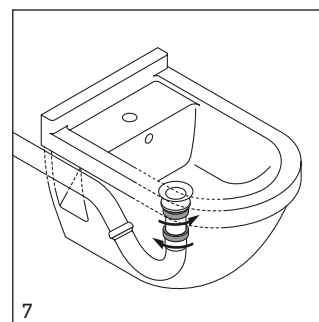

Starck 3

Mounting instructions Wall-mounted bidet
斯达克3 安装说明 挂墙式妇洗器

223015 .. 00

223115 .. 00

Duravit AG
Werderstr. 36
78132 Hornberg
Germany
Phone +49 78 33 70 0
Fax +49 78 33 70 289
info@duravit.de
www.duravit.de