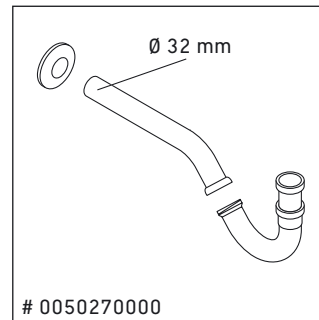

Starck 3

Mounting instructions Wall-mounted bidet
斯达克3 安装说明 挂墙式妇洗器

223015 .. 00

223115 .. 00

Duravit AG
Werderstr. 36
78132 Hornberg
Germany
Phone +49 78 33 70 0
Fax +49 78 33 70 289
info@duravit.de
www.duravit.de