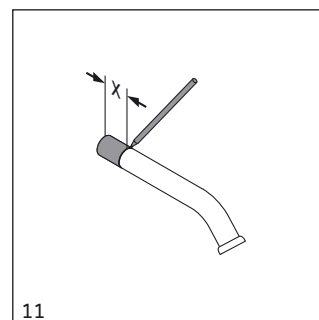

Starck 3

Mounting instructions Wall-mounted bidet
斯达克3 安装说明 挂墙式妇洗器

223015 .. 00

223115 .. 00

Duravit AG
Werderstr. 36
78132 Hornberg
Germany
Phone +49 78 33 70 0
Fax +49 78 33 70 289
info@duravit.de
www.duravit.de