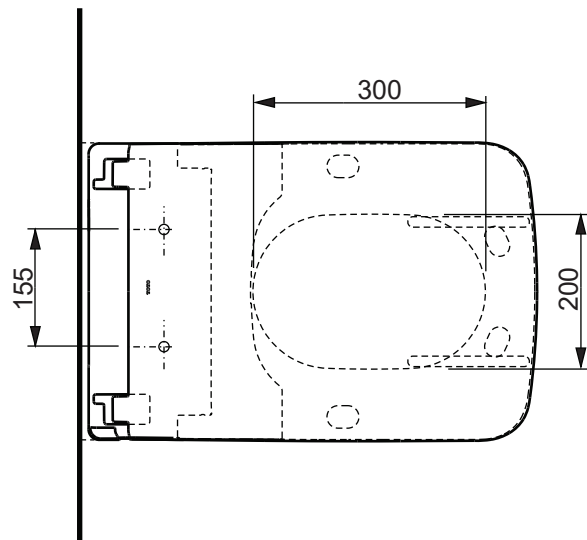

±0=OKFFB

CAN BE COMBINED WITH:

1. SP WC, wall-hung, just to be used for the mentioned WASHLET™ CW522EY

Designation		TOTO	
WASHLET™ SX, incl. remote controller TCF796CG			
Altered		Scale 1:10	
		Signed	T.G.
		Date	29/08/2018
			This drawing including the respective data may neither be duplicated nor modified nor altered without the consent of TOTO Europe GmbH. The usage of the data/technical drawings takes place at user's own risk and under exclusion of any liability of TOTO Europe GmbH and/or of the companies of the TOTO-Group. The indicated dimensions are not binding; products are subject to change.