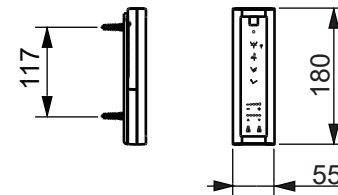

±0=OKFFB

CAN BE COMBINED WITH:

1. SP WC, wall-hung, just to be used for the mentioned WASHLET™ CW522EY

Designation		TOTO	
WASHLET™ SX, incl. remote controller TCF796CG			
Altered		Scale 1:10	
		Signed	T.G.
		Date	29/08/2018
			This drawing including the respective data may neither be duplicated nor modified nor altered without the consent of TOTO Europe GmbH. The usage of the data/technical drawings takes place at user's own risk and under exclusion of any liability of TOTO Europe GmbH and/or of the companies of the TOTO-Group. The indicated dimensions are not binding; products are subject to change.