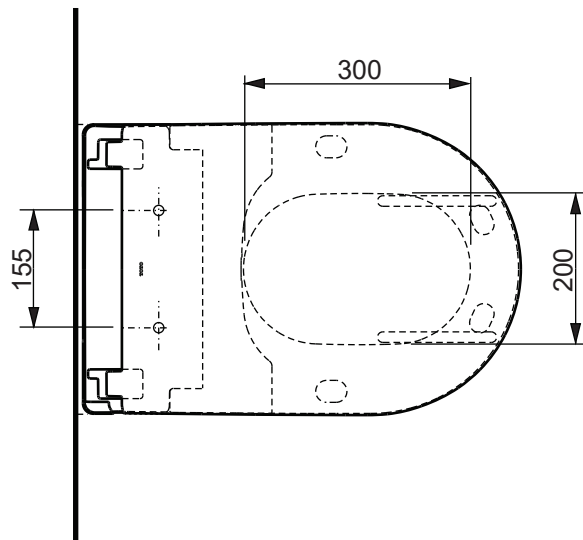

±0=OKFFB

TO BE COMBINED WITH:

1. RP WC, wall-hung, just to be used for the mentioned WASHLET™ CW542EY

Designation		<b>TOTO</b>		
<b>WASHLET™</b> RX, incl. remote controller TCF794CG				
Altered		Scale	1:10	
		Signed		T.G.
		Date		29/08/2018
			<small>This drawing including the respective data may neither be duplicated nor modified nor altered without the consent of TOTO Europe GmbH. The usage of the data/technical drawings takes place at user's own risk and under exclusion of any liability of TOTO Europe GmbH and/or of the companies of the TOTO-Group. The indicated dimensions are not binding; products are subject to change.</small>	