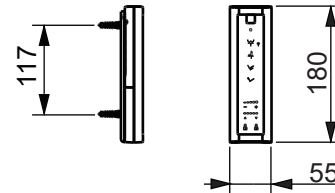

±0=OKFFB

TO BE COMBINED WITH:

1. RP WC, wall-hung, just to be used for the mentioned WASHLET™ CW542EY

Designation		<b>TOTO</b>		
<b>WASHLET™</b> RX, incl. remote controller TCF794CG				
Altered		Scale	1:10	
		Signed		T.G.
		Date		29/08/2018
			<small>This drawing including the respective data may neither be duplicated nor modified nor altered without the consent of TOTO Europe GmbH. The usage of the data/technical drawings takes place at user's own risk and under exclusion of any liability of TOTO Europe GmbH and/or of the companies of the TOTO-Group. The indicated dimensions are not binding; products are subject to change.</small>	