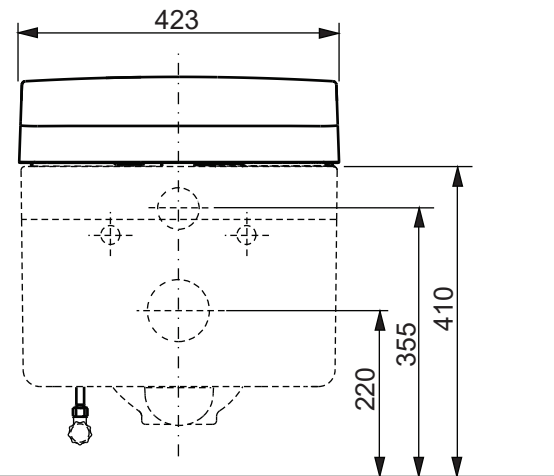

±0=OKFFB

CAN BE COMBINED WITH:

- 1. TECEprofil frame toilet module for NEOREST
- 2. Motor unit for autom. flush E00004
- 3. Push plate E00003 (glass white) or E00005 (LUMINIST)

Designation		TOTO	
WASHLET™ NEOREST EW 2.0, incl. remote control TCF994R			
Altered		Scale 1:10	
		Signed	T.G.
		Date	29/08/2018

This drawing including the respective data may neither be duplicated nor modified nor altered without the consent of TOTO Europe GmbH. The usage of the data/technical drawings takes place at user's own risk and under exclusion of any liability of TOTO Europe GmbH and/or of the companies of the TOTO-Group. The indicated dimensions are not binding; products are subject to change. Measurements shown may be subject to small variations or are indicative.