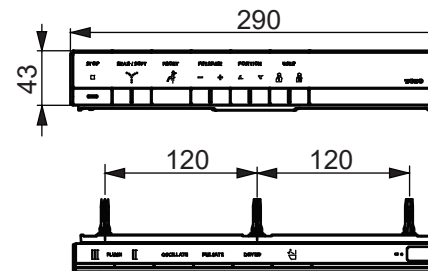

±0=OKFFB

CAN BE COMBINED WITH:

- 1. TECEprofil frame toilet module for NEOREST
- 2. Motor unit for autom. flush E00004
- 3. Push plate E00003 (glass white) or E00005 (LUMINIST)

Designation		TOTO	
WASHLET™ NEOREST EW 2.0, incl. remote control TCF994R			
Altered		Scale 1:10	
		Signed	T.G.
		Date	29/08/2018

This drawing including the respective data may neither be duplicated nor modified nor altered without the consent of TOTO Europe GmbH. The usage of the data/technical drawings takes place at user's own risk and under exclusion of any liability of TOTO Europe GmbH and/or of the companies of the TOTO-Group. The indicated dimensions are not binding; products are subject to change. Measurements shown may be subject to small variations or are indicative.