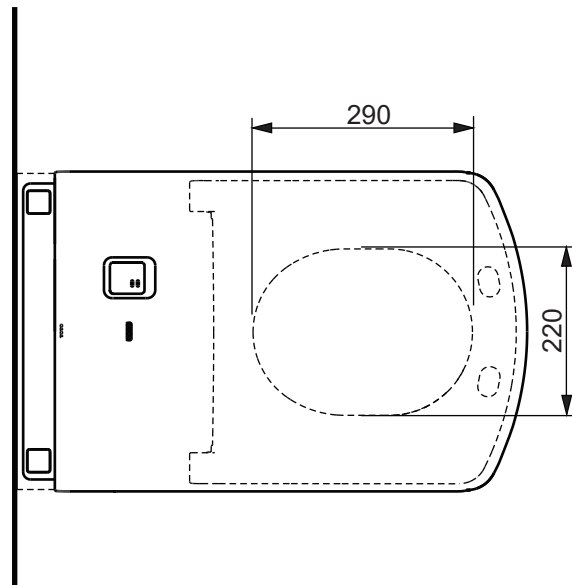

±0=OKFFB

CAN BE COMBINED WITH:

- 1. TECEprofil frame toilet module for NEOREST
- 2. Motor unit for autom. flush E00004
- 3. Push plate E00003 (glass white) or E00005 (LUMINIST)

Designation		TOTO	
WASHLET™ NEOREST EW 2.0, incl. remote control TCF994R			
Altered		Scale 1:10	
		Signed	T.G.
		Date	29/08/2018

This drawing including the respective data may neither be duplicated nor modified nor altered without the consent of TOTO Europe GmbH. The usage of the data/technical drawings takes place at user's own risk and under exclusion of any liability of TOTO Europe GmbH and/or of the companies of the TOTO-Group. The indicated dimensions are not binding; products are subject to change. Measurements shown may be subject to small variations or are indicative.