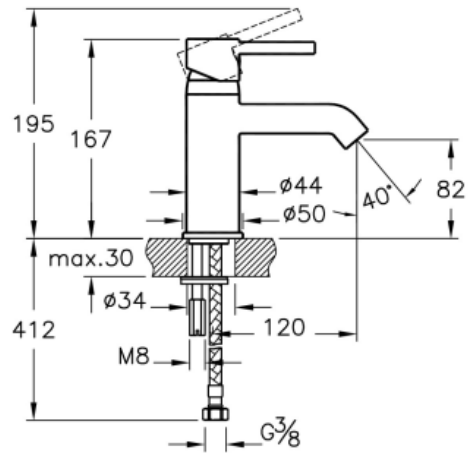

VitrA

Minimax S

Description	Minimax S Basin Mixer
Code	A41984EXP
Faucet Type	Standard
Installation Type	Standard
Product Properties	Energy Saving
Blue Life	Yes
Working Pressure	0,5-10 Bar (Recommended 3-5 Bar)
EPD	Yes
Coating	Chrome
Cartridge	35 mm Cartridge Flow and Temperature Adjustable
Aerator	Cache Aerator
Colour	Chrome