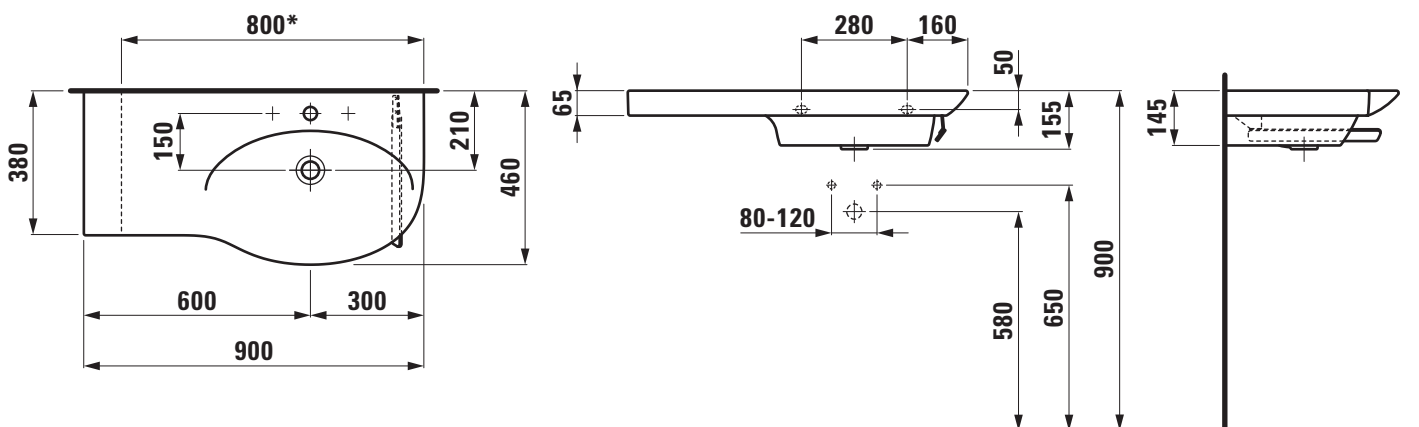

Countertop basin / cutable
81670.1

TECHNICAL DATA

Order no.	81670.1
Certified to	EN 14688
Dimensions	900 x 380/460 mm
Inside dimensions of the basin	700 x 350 mm
Specification	Always to be fixed to the wall. Basin right, ceramic shelf left Charge 104 – 1 centre tap hole, with overflow
Special specification	Charge 108 – 3 tap holes, with overflow Charge 135 – 1 centre tap hole, with overflow, cut one-sided to 800 mm
Weight	19,0 kg
Accessories excl.	Towel rail right, order no. 38170.8
Mounting acc. excl.	Mounting set M10 x 140 mm, order no. 89988.2
Otherwise	When ordering the cut version use the order form for cutting
Colours	see colour table

SPECIFICATION TEXT

Cutable countertop basin Laufen-PALACE, sanitary ceramic, EN 14688, dimensions 900 x 380/460 mm, asymmetric basin right, 1 centre tap hole
Special feature: overflow channel glazed, cuttable to 800 mm, integrated shelf left
Further options / accessories: 3 tap holes, towel rail right 38170.8, furniture
Order no. 81670.1

TECHNICAL DRAWINGS / S 1 : 20

* = minimum measure for cutting