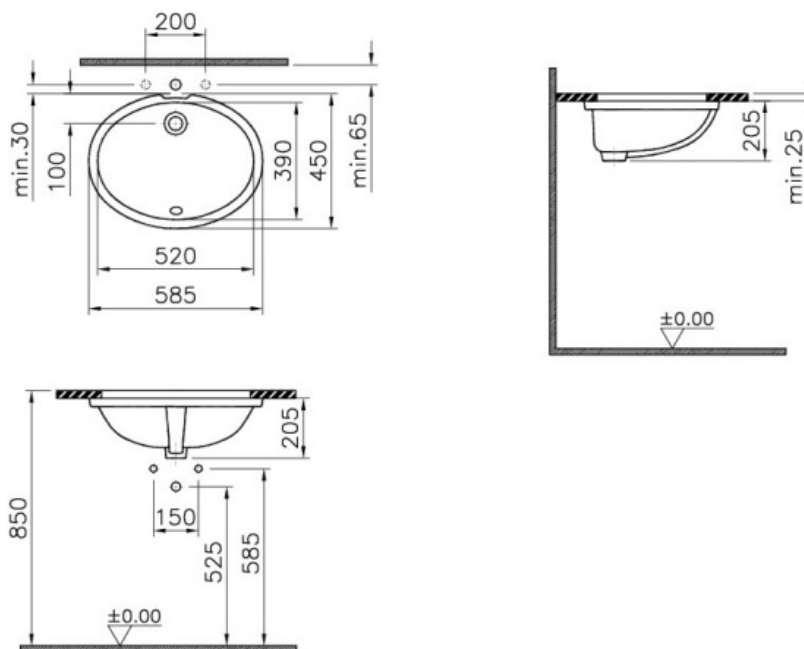

Description S20 Undercounter Basin, 52cm without Tap Hole, with Side Holes

Code 6069B003-0012
 CE Yes
 Material Ceramic
 Compatible Products 6936B003-7035
 VitrAclean No
 Tap Hole Option Without Tap Hole
 Overflow Hole With Hole
 Dimensions 52
 Colour White