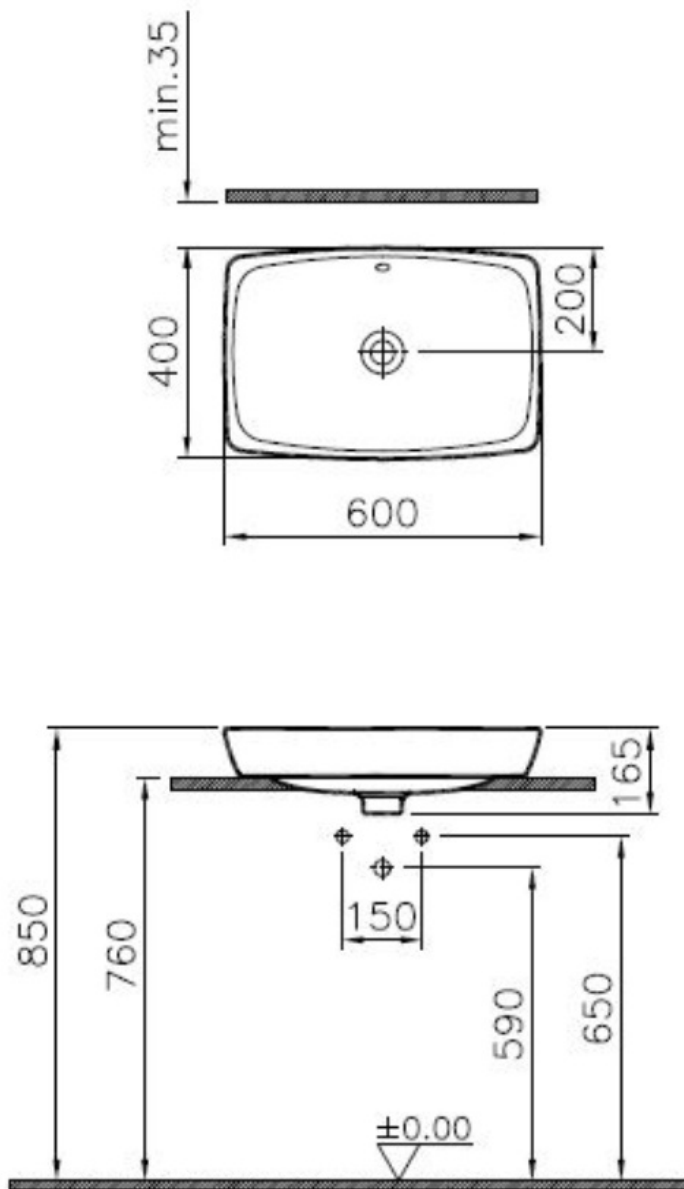

Description Metropole Bowl, 60cm

Code 5668B003-0012
Tap Hole Option Without Tap Hole
Overflow Hole With Hole
CE Yes
Material Fine Fire Clay
Compatible Products 6397L003-0159
VitrAclean No
Dimensions 60
Colour White