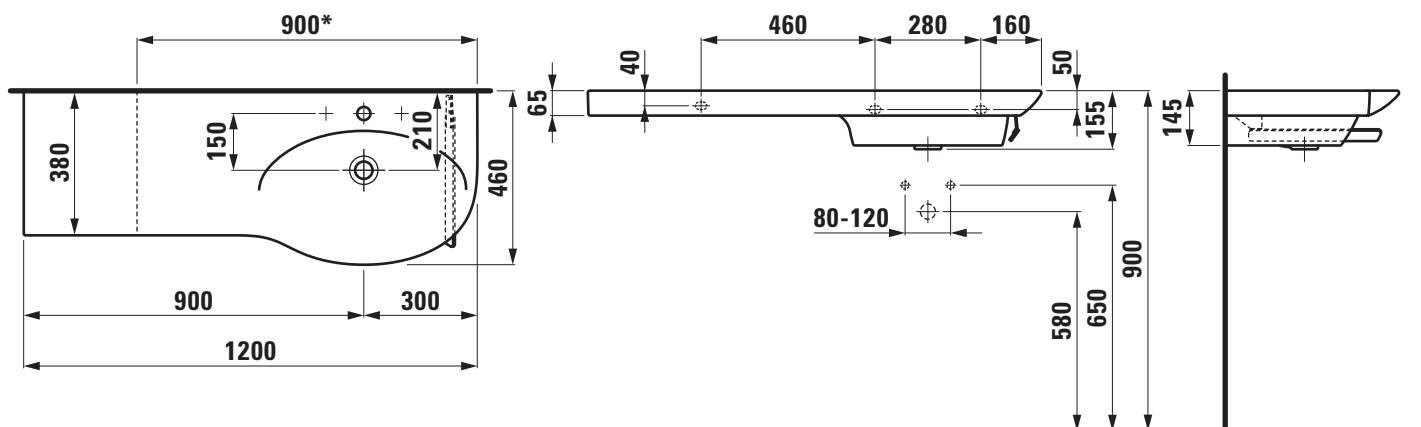

Countertop basin / cutable
81670.5

TECHNICAL DATA

Order no.	81670.5
Certified to	EN 14688
Dimensions	1200 x 380/460 mm
Inside dimensions of the basin	700 x 350 mm
Specification	Always to be fixed to the wall. Basin right, ceramic shelf left Charge 104 – 1 centre tap hole, with overflow
Special specification	Charge 108 – 3 tap holes, with overflow Charge 135 – 1 centre tap hole, with overflow, cut one-sided to 900 mm
Weight	35,0 kg
Accessories excl.	Towel rail right, order no. 38170.8
Mounting acc. excl.	2x Mounting set M10 x 140 mm, order no. 89988.2

Otherwise When ordering the cut version use the order form for cutting

Colours see colour table

SPECIFICATION TEXT

Cutable countertop basin Laufen-PALACE, sanitary ceramic, EN 14688, dimensions 1200 x 380/460 mm, asymmetric basin right, 1 centre tap hole
Special feature: overflow channel glazed, cuttable to 900 mm, integrated shelf left
Further options / accessories: 3 tap holes, 3 tap holes distance 8 inches with overflow, towel rail right 38170.8, furniture
Order no. 81670.5

TECHNICAL DRAWINGS / S 1 : 20

* = minimum measure for cutting