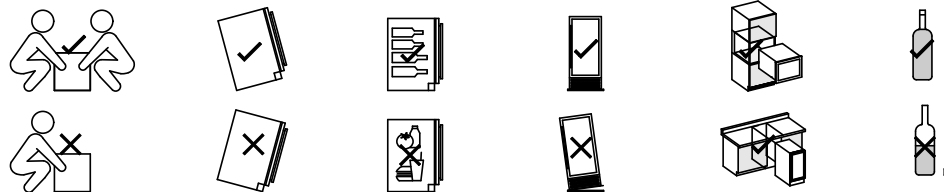

# DUNAVOX

DAV-32.81 DB.TO  
 DAV-32.81 DW.TO  
 DAV-32.81 DSS.TO

Wine Cooler