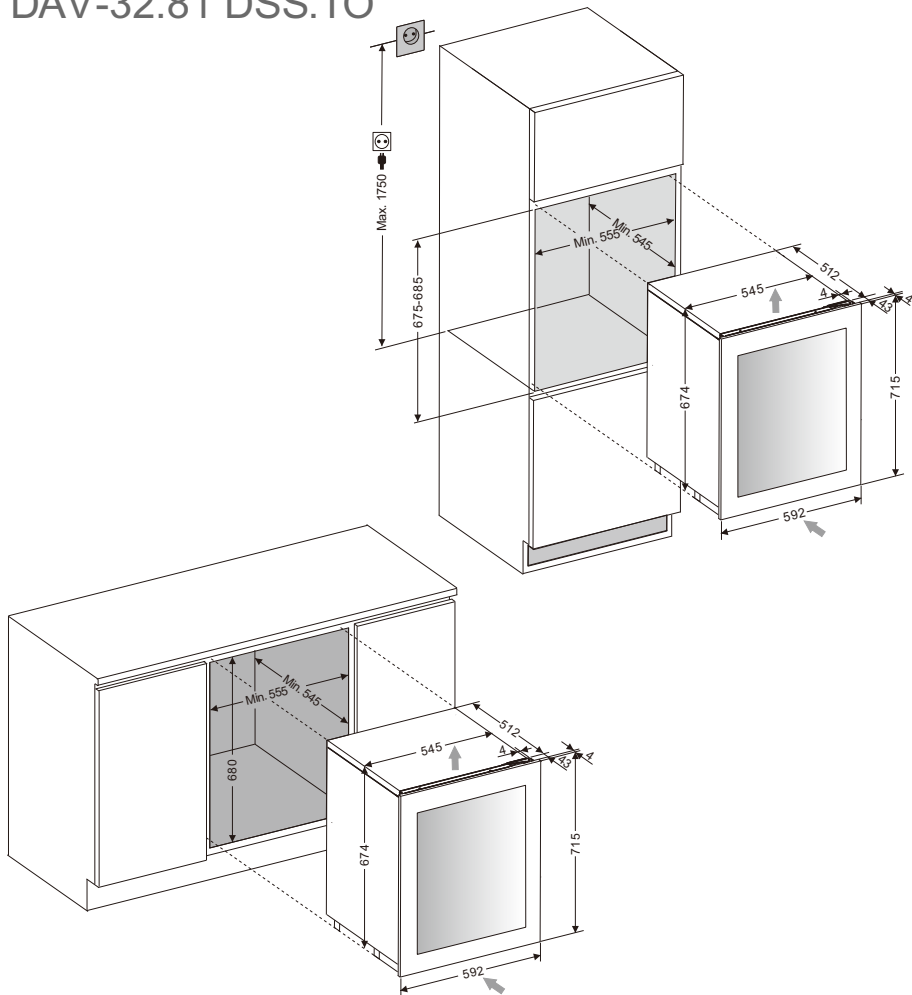

# DUNAVOX

DAV-32.81 DB.TO  
 DAV-32.81 DW.TO  
 DAV-32.81 DSS.TO

Wine Cooler