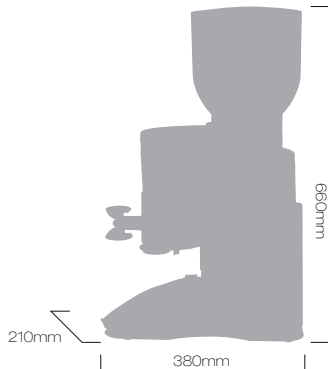

---

Lifespan of grinding wheels: 500kg  
 Hopper capacity: 2kg  
 Doser capacity: 600g  
 Doser regulation: 5/12g  
 Doser lever: right/left  
 Stop/start standard version: automatic  
 Dimensions width x length x height: 210x380x660mm

---

Weight: 12kg  
 Air noise: 63dB  
 Diseñado bajo directiva 89/392 CE.

Grinding blades in tempered steel  
(62HRc) ø 65mm.

GREY      DARK GREY      BLACK      PURPLE