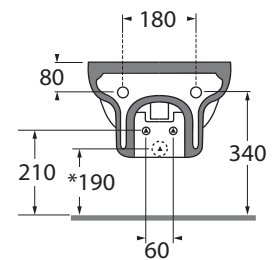

NUBKS000000M

sanitari sospesi 55/ wall hung sanitary wares

codice
code

Bidet Nuvola sospeso monoforo.
Nuvola wall hung bidet.

biancolucido/shiny white
cotone/cotton

NUBKS000000MBI
NUBKS000000MCT

CM 55x35xh25

plt italy pz.12 - plt export pcs.20

kg 18,5

scala/scale 1:20 dimensioni/dimensions in mm

COLORS 1250°

CT

cotone
cotton

Complementi/complements:

Codice
code