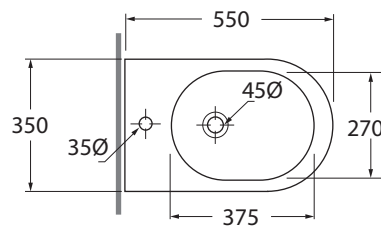

NUBKS000000M

sanitari sospesi 55/ wall hung sanitary wares

codice
code

Bidet Nuvola sospeso monoforo.
Nuvola wall hung bidet.

biancolucido/shiny white
cotone/cotton

NUBKS000000MBI
NUBKS000000MCT

CM 55x35xh25

plt italy pz.12 - plt export pcs.20

kg 18,5

scala/scale 1:20 dimensioni/dimensions in mm

COLORS 1250°

CT

cotone
cotton

Complementi/complements:

Codice
code