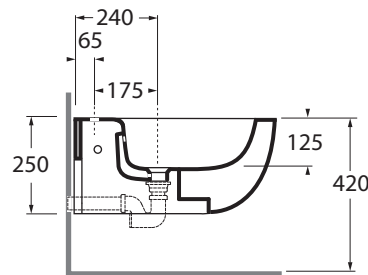

NUBKS000000M

sanitari sospesi 55/ wall hung sanitary wares

codice
code

Bidet Nuvola sospeso monoforo.
Nuvola wall hung bidet.

biancolucido/shiny white
cotone/cotton

NUBKS000000MBI
NUBKS000000MCT

CM 55x35xh25

plt italy pz.12 - plt export pcs.20

kg 18,5

scala/scale 1:20 dimensioni/dimensions in mm

COLORS 1250°

CT

cotone
cotton

Complementi/complements:

Codice
code

Codice
code

SF/R

TECHNICAL SHEET n°: 01	DESIGNER: ANGELETTI RUZZA	CODE: NUBKS000000M	Azzurra sanitari in ceramica S.p.a. via Civita Castellana snc 01030 Castel S.Elia (VT) - ITALY Tel. +39.0761 518155 Fax. +39.0761 514560	
SHEET FORMAT: A4	ISO	REVISION: 02	SCALE: 1:20	DATE: 29/07/2019
REGULATIONS: CE EN 14528 / EN35 / Dop-14528 *				
All the measurements respect the tolerances provided by the "AZZURRA QUALITY GUIDELINES".				