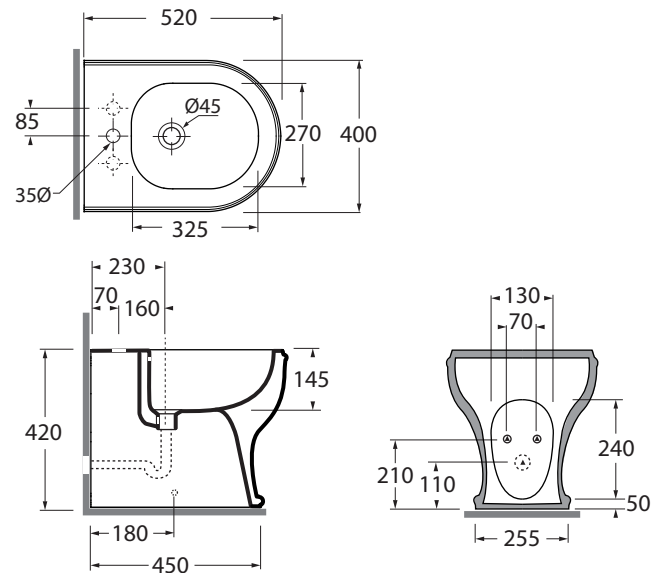

CHBIT000000M

sanitari terra 52/ floor mounted sanitary wares

codice
code

Bidet Charme a terra monoforo.
Charme floor standing bidet 1 tap hole

bianco lucido/ shiny white

CHBIT000000MBI

Bidet Charme a terra 3 fori.
Charme 3 tap holes bidet.

bianco lucido/ shiny white

CHBIT000000TBI

CM 52x40x42

plt italy pz.15 - plt export pcs. 20

kg 27

scala/scale 1:20 dimensioni/dimensions in mm

Complementi/complements:

Codice
code

Piletta automatica con troppo pieno
Automatic waste system with over flow

kg 0,5

PILTR

TECHNICAL SHEET n°: 01	DESIGNER: LAUDANI & ROMANELLI	CODE: CHBIT000000M	Azzurra sanitari in ceramica S.p.a.		
SHEET FORMAT: A4	ISO	REVISION: 02	SCALE: 1:20	DATE: 09/07/2019	via Civita Castellana snc 01030
REGULATIONS: CE EN 14688 / EN35 / Dop-14528					Castel S.Elia (VT) - ITALY
All the measurements respect the tolerances provided by the "AZZURRA QUALITY GUIDELINES".					Tel. +39.0761 518155
					Fax. +39.0761 514560