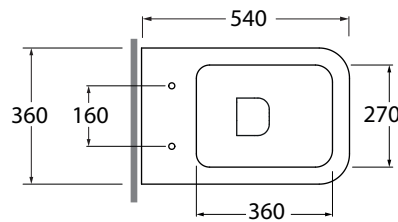

BUVKSPE00000

sanitari sospesi / wall hung sanitary wares

codice
code

Vaso Build sospeso Easy Clean
Build wall hung Easy Clean WC

bianc lucido/ shiny white

BUVKSPE00000BI

CM 54x36xh35,5

plf Italy pz. 12 - plf export pcs. 20

kg 22,5

Tecnologie/technologies:

watersaving

easyclean

scala/scale 1:20 dimensioni/dimensions in mm

Complementi/complements:

codice
code

Kit fissaggio a "elle" per vaso e bidet sospesi
"L" fixing kit for wall-hung wc and bidet

ISAC

TECHNICAL SHEET n°: 01	DESIGNER: OFFICINA AZZURRA	CODE: BUVKSPE00000	Azzurra sanitari in ceramica S.p.a. via Civita Castellana snc 01030 Castel S.Elia (VT) - ITALY Tel. +39.0761 518155 Fax. +39.0761 514560	
SHEET FORMAT: A4	ISO	REVISION: 02	SCALE: 1:20	DATE: 16/07/2019
REGULATIONS EN 997 / EN33 / Dop-997*				
All the measurements respect the tolerances provided by the "AZZURRA QUALITY GUIDELINES".				