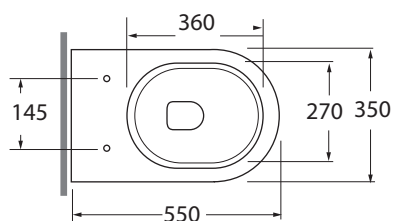

CM 55x35xh42

plt italy pz.12 - plt export pcs.20

kg 27

Tecnologie/technologies:

watersaving

scala/scale 1:20 dimensioni/dimensions in mm

COLORS 1250°

CT

bianco lucido/ shiny white

NUV 1800

Curva tecnica per vaso normale e monoblocco  
Technical bend for standing and close coupled wc

CVT

TECHNICAL SHEET n°: <b>01</b>	DESIGNER: <b>ANGELETTI RUZZA</b>	CODE: <b>NUVCTP000000</b>	Azzurra sanitari in ceramica S.p.a. via Civita Castellana snc 01030 Castel S.Elia (VT) - ITALY Tel.+39.0761 518155 Fax.+39.0761 514560	
SHEET FORMAT: <b>A4</b>	ISO	REVISION: <b>02</b>	SCALE: <b>1:20</b>	DATE: <b>29/07/2019</b>
REGULATIONS: <b>CE EN 997 / EN33 / Dop-997 *</b>				
All the measurements respect the tolerances provided by the "AZZURRA QUALITY GUIDELINES".				