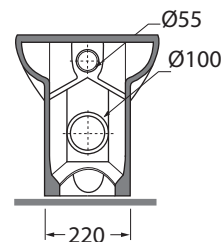

CM 55x35xh42

plt italy pz.12 - plt export pcs.20

kg 27

Tecnologie/technologies:

watersaving

scala/scale 1:20 dimensioni/dimensions in mm

COLORS 1250°

CT

bianco lucido/ shiny white

NUV 1800

Curva tecnica per vaso normale e monoblocco  
Technical bend for standing and close coupled wc

CVT

TECHNICAL SHEET n°: <b>01</b>	DESIGNER: <b>ANGELETTI RUZZA</b>	CODE: <b>NUVCTP000000</b>	Azzurra sanitari in ceramica S.p.a. via Civita Castellana snc 01030 Castel S.Elia (VT) - ITALY Tel.+39.0761 518155 Fax.+39.0761 514560	
SHEET FORMAT: <b>A4</b>	ISO	REVISION: <b>02</b>	SCALE: <b>1:20</b>	DATE: <b>29/07/2019</b>
REGULATIONS: <b>CE EN 997 / EN33 / Dop-997 *</b>				
All the measurements respect the tolerances provided by the "AZZURRA QUALITY GUIDELINES".				