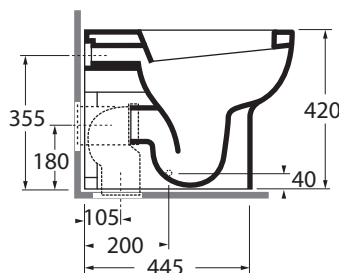

NUVCTP000000

sanitari terra 55/floor mounted sanitary wares

codice  
code

Vaso Nuvola con scarico a parete trasformabile a pavimento  
Nuvola Wall/Floor trap Wc

biancolucido/ shiny white  
cotone/ cotton

NUVCTP000000BI  
NUVCTP000000CT

CM 55x35xh42

plt italy pz.12 - plt export pcs.20

kg 27

Tecnologie/technologies:

watersaving

scala/scale 1:20 dimensioni/dimensions in mm

COLORS 1250°

CT

bianco lucido/ shiny white

NUV 1800

Curva tecnica per vaso normale e monoblocco  
Technical bend for standing and close coupled wc

CVT

TECHNICAL SHEET n°: <b>01</b>	DESIGNER: <b>ANGELETTI RUZZA</b>	CODE: <b>NUVCTP000000</b>	Azzurra sanitari in ceramica S.p.a. via Civita Castellana snc 01030 Castel S.Elia (VT) - ITALY Tel.+39.0761 518155 Fax.+39.0761 514560	
SHEET FORMAT: <b>A4</b>	ISO	REVISION: <b>02</b>	SCALE: <b>1:20</b>	DATE: <b>29/07/2019</b>
REGULATIONS: <b>CE EN 997 / EN33 / Dop-997 *</b>				
All the measurements respect the tolerances provided by the "AZZURRA QUALITY GUIDELINES".				