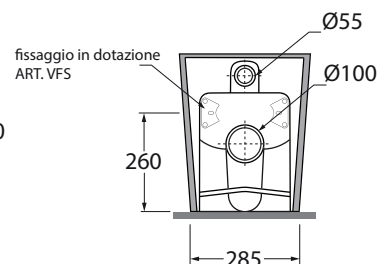

HEVCTPE00000

sanitari terra 57/ floor mounted sanitary wares

codice
code

Vaso Hera terra Easy Clean con scarico a parete trasformabile a terra.
Hera wall/floor trap WC Easy-Clean.

biancolucido/shiny white

HEVCTPE00000BI

CM 57x38xh42

plt italy pz.15 - plt export pcs.20

kg 31

Tecnologie/technologies:

watersaving

easyclean

scala/scale 1:20 dimensioni/dimensions in mm

bianco lucido/shiny white

Codice
code

HER 1800/F

Curva tecnica per vaso normale e monoblocco
Technical bend for standing and close coupled wc

CVT

COLORS 1250°

Sedile termoindurente con chiusura frizionata a sgancio rapido disponibile in tutti i COLORS 1250°.

Specificare il colore al momento dell'ordine.

Wrapover with quick release seat-cover for wc available in COLORS 1250° specify the color when ordering.

Codice
code

HER 1800 C/F

TECHNICAL SHEET n°: 01	DESIGNER: STUDIO LIBESKIND	CODE: HEVCTPE00000	Azzurra sanitari in ceramica S.p.a. via Civita Castellana snc 01030 Castel S.Elia (VT) - ITALY Tel.+39.0761 518155 Fax.+39.0761 514560	
SHEET FORMAT: A4	ISO	REVISION: 02	SCALE: 1:20	DATE: 23/07/2019
REGULATIONS: CE EN 997/ EN33 / Dop-997 *				
All the measurements respect the tolerances provided by the "AZZURRA QUALITY GUIDELINES".				