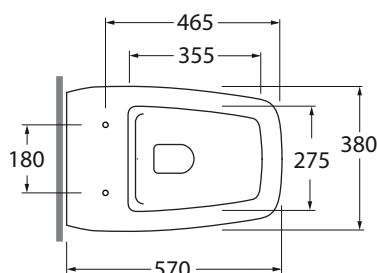

HEVCTPE00000BI

CM 57x38xh42

plt italy pz.15 - plt export pcs.20

kg 31

Tecnologie/technologies:

watersaving

easyclean

scala/scale 1:20 dimensioni/dimensions in mm

bianco lucido/shiny white

Codice
code

HER 1800/F

Curva tecnica per vaso normale e monoblocco
Technical bend for standing and close coupled wc

CVT

COLORS 1250°

Sedile termoindurente con chiusura frizionata a sgancio rapido disponibile in tutti i COLORS 1250°.

Specificare il colore al momento dell'ordine.

Wrapover with quick release seat-cover for wc available in COLORS 1250° specify the color when ordering.

Codice
code

HER 1800 C/F

TECHNICAL SHEET n°: 01	DESIGNER: STUDIO LIBESKIND	CODE: HEVCTPE00000	Azzurra sanitari in ceramica S.p.a. via Civita Castellana snc 01030 Castel S.Elia (VT) - ITALY Tel.+39.0761 518155 Fax.+39.0761 514560	
SHEET FORMAT: A4	ISO	REVISION: 02	SCALE: 1:20	DATE: 23/07/2019
REGULATIONS: CE EN 997/ EN33 / Dop-997 *				
All the measurements respect the tolerances provided by the "AZZURRA QUALITY GUIDELINES".				