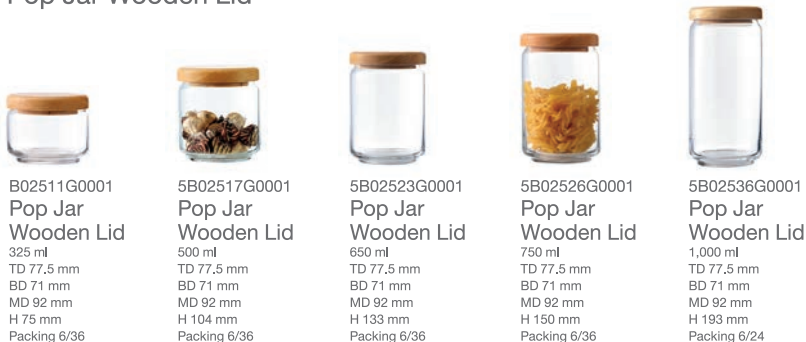

Pop Jar Wooden Lid